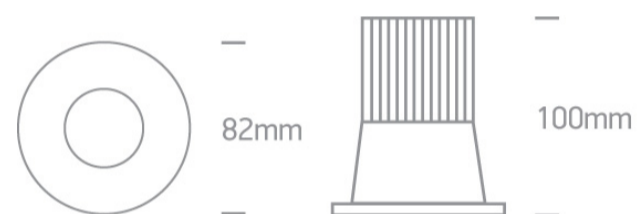

02 Recessed Spots Fixed LED&gt;The 12W COB IP65

10112TP/B/W

12W COB LED recessed spot, IP65, for general application.  
Suitable for bathroom installation.

Requires 700mA constant current driver.

Complies with standard EN60598-1 and any other specific standards.

## Dimensions

Must be ordered separately

89015A

## Physical Specification

Item Group

02 Recessed Spots Fixed LED

Family	The 12W COB IP65	Завантажено з mamadecor.ua
Order Code	10112TP/B/W	
Colour	Black	
Material	Die Cast	
Shape	Circular	
Height	100mm	
Diameter	82mm	
Cutout Hole Diameter	75mm	
Recessed Ceiling	Yes	
Depth Required	110mm	
Indoor	Yes	
Adjustable	No	

#### Illumination Data

Colour Temperature	3000K
Lumen Output	1100lm

Light Efficiency	91,67lm/W
CRI	90
Beam Angle	38°
Illumination Diagram	
Dark Light	Yes