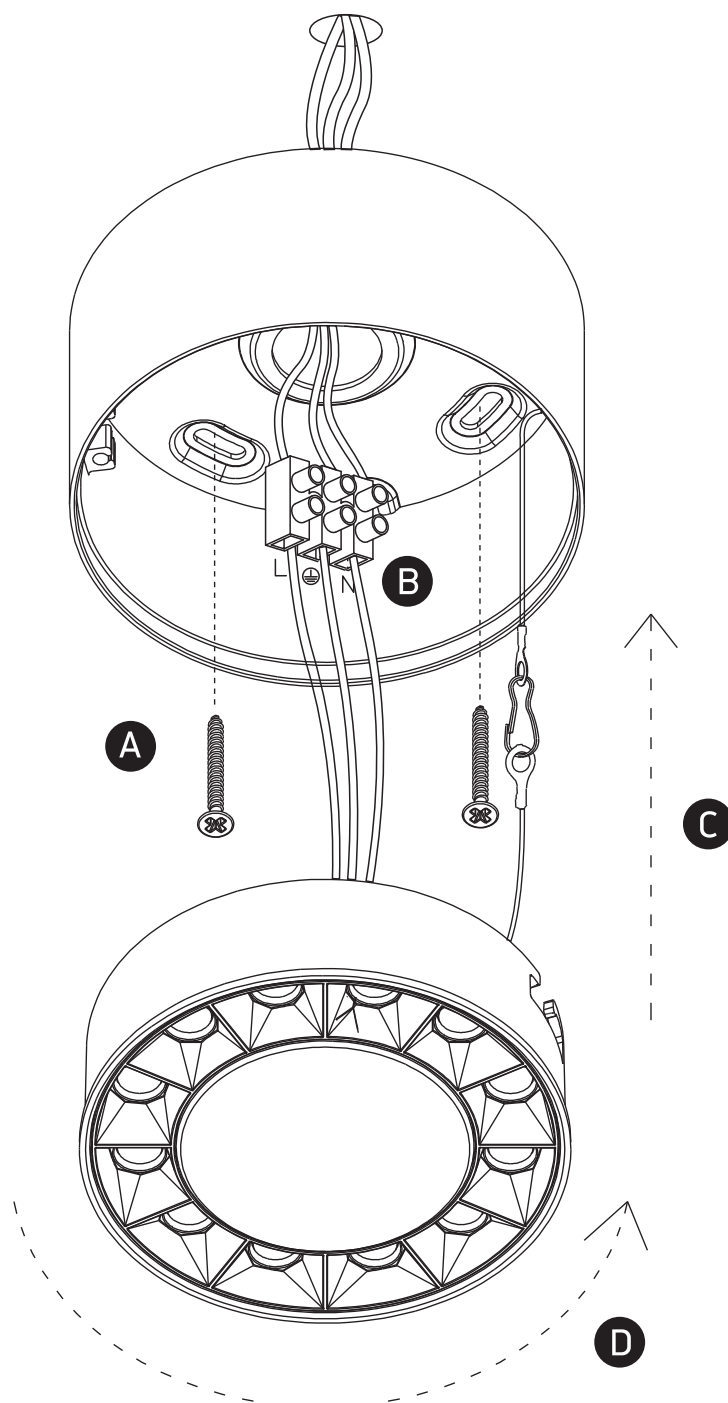

INSTALLATION MANUAL

12120X

LED
BUILT IN

**DARK
LIGHT**

**90
CRI**

CE EAC UK CA

**RoHS
COMPLIANT**

116mm

58mm

one
LIGHT

230V | SMD 3030 | 12W | IP20 | Aluminium
Complete with 450mA driver.

Warnings:

1. Make sure that the product is installed properly before connecting to electricity.
2. Do not cover the fitting.
3. Maintenance and installation should only be carried out by a professional electrician.