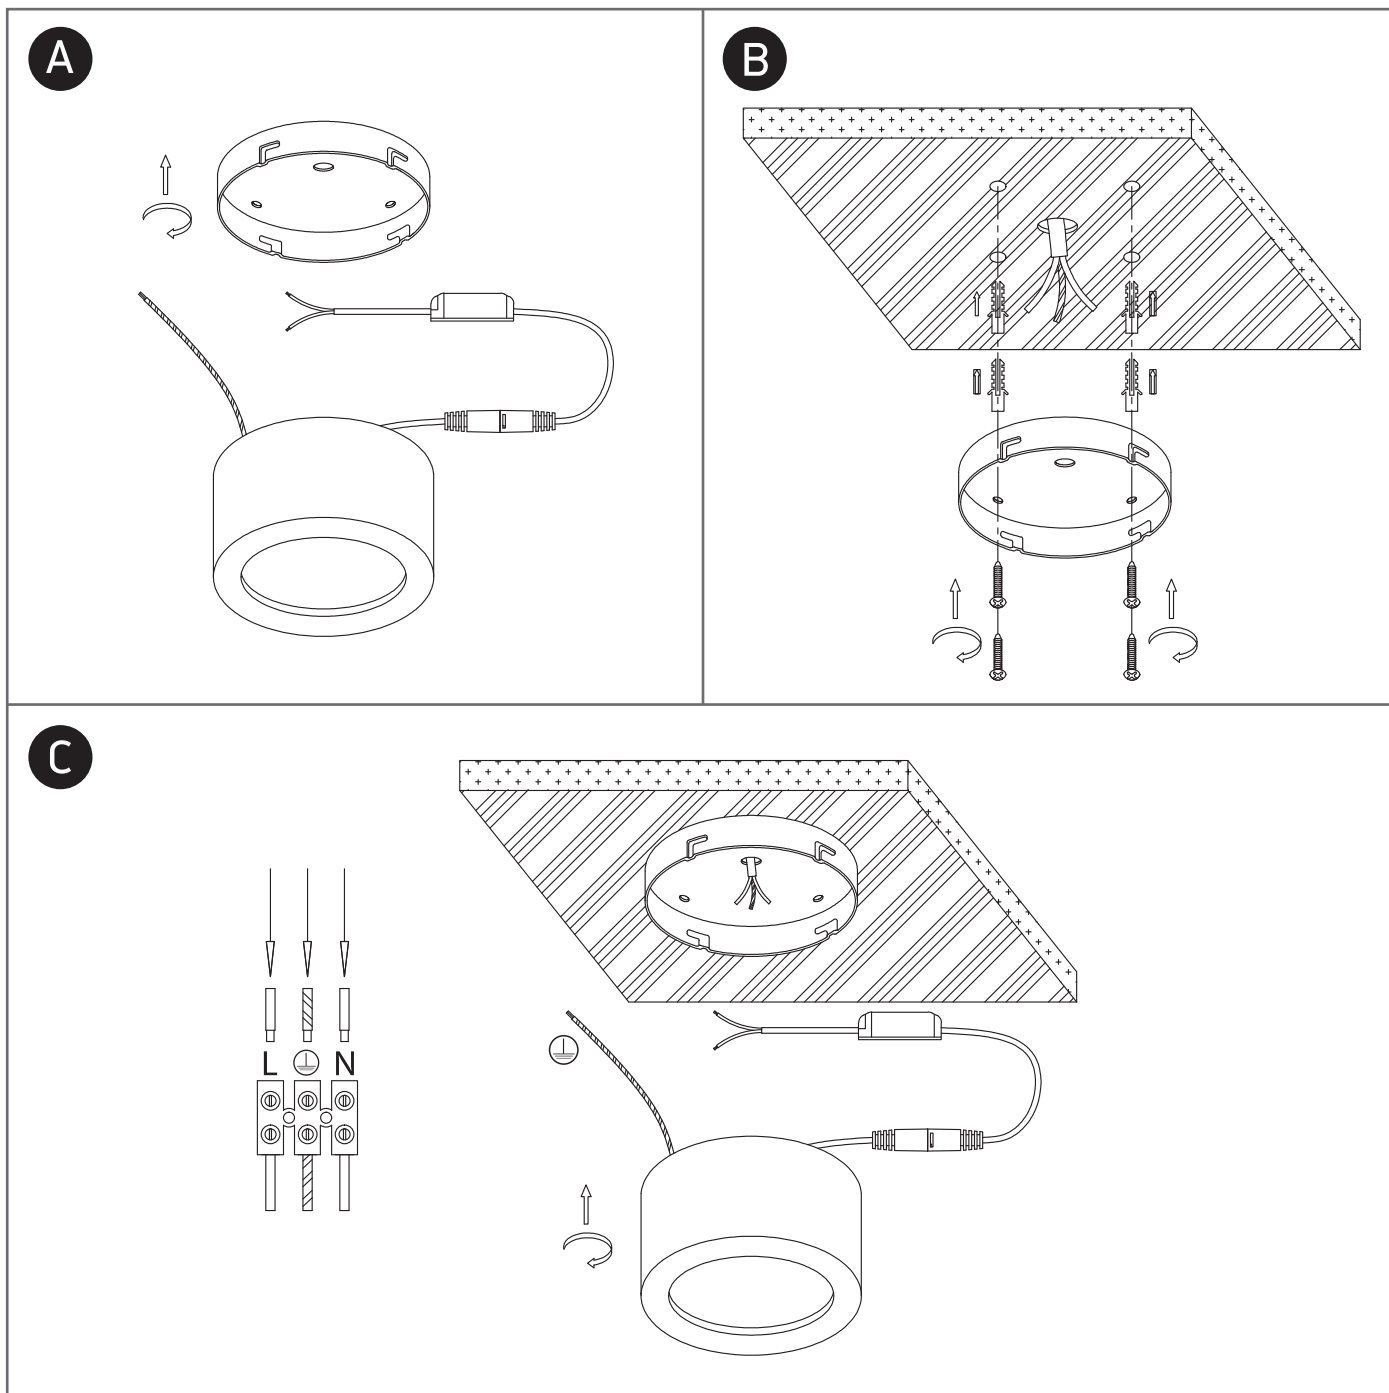

INSTALLATION MANUAL

12116FD

ecolight

**DARK
LIGHT**

one
LIGHT

230V | SMD 2835 | 16W | IP20 | Die cast

Complete with driver.

**80
CRI**

Warnings:

1. Make sure that the product is installed properly before connecting to electricity.
2. Do not cover the fitting.
3. Maintenance and installation should only be carried out by a professional electrician.