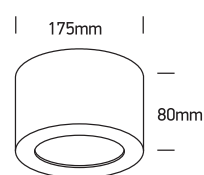

INSTALLATION MANUAL

12116FD

ecolight

**DARK
LIGHT**

one
LIGHT

230V | SMD 2835 | 16W | IP20 | Die cast

Complete with driver.

**80
CRI**