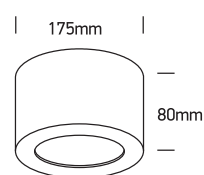

## 12116FD

**ecolight**

**DARK  
LIGHT**

**one**  
LIGHT

230V | SMD 2835 | 16W | IP20 | Die cast

Complete with driver.

**80  
CRI**