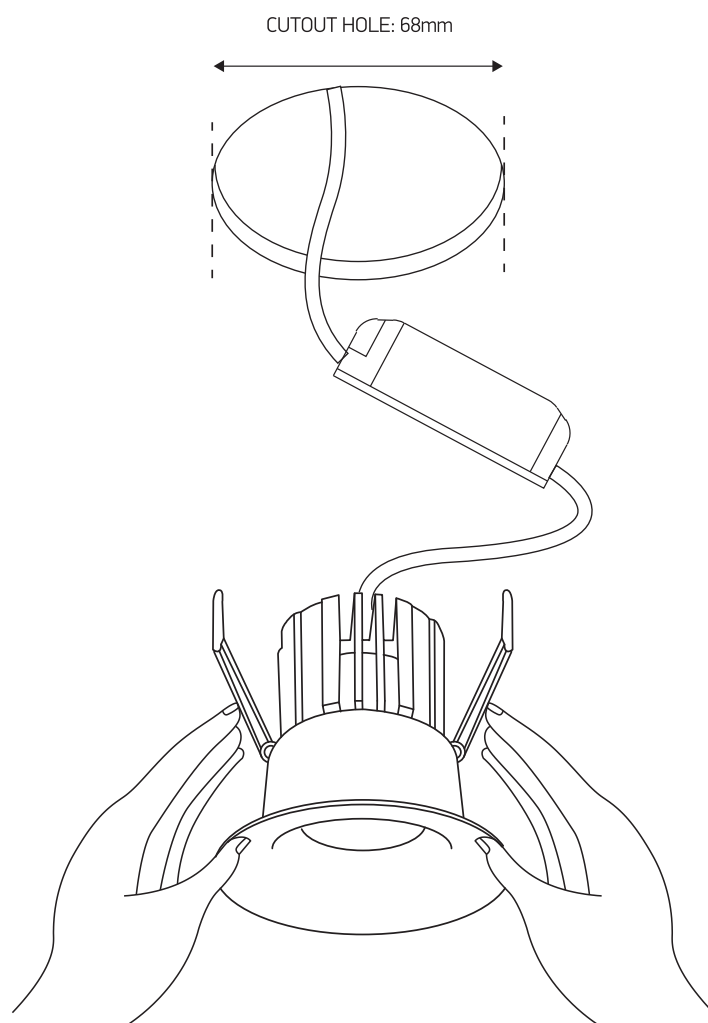

INSTALLATION MANUAL

10112R

700mA | COB LED | 12W | IP65 | Aluminium
Requires 700mA driver.

A INSTALLATION WITHOUT RING

B INSTALLATION WITH RING

Warnings:

1. Make sure that the product is installed properly before connecting to electricity.
2. Do not cover the fitting.
3. Maintenance and installation should only be carried out by a professional electrician.