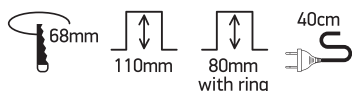

INSTALLATION MANUAL

10112R

700mA | COB LED | 12W | IP65 | Aluminium
Requires 700mA driver.

A INSTALLATION WITHOUT RING

B INSTALLATION WITH RING

Warnings:

1. Make sure that the product is installed properly before connecting to electricity.
2. Do not cover the fitting.
3. Maintenance and installation should only be carried out by a professional electrician.