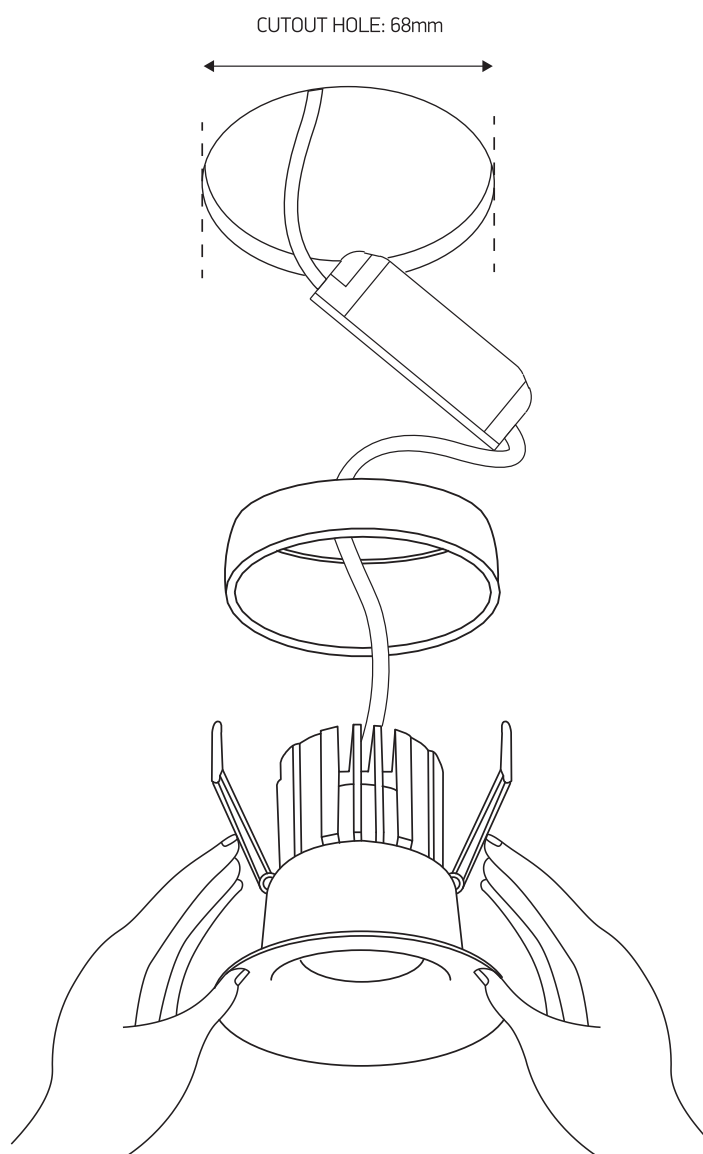

INSTALLATION MANUAL

10112R

700mA | COB LED | 12W | IP65 | Aluminium
Requires 700mA driver.

A INSTALLATION WITHOUT RING

B INSTALLATION WITH RING

Warnings:

1. Make sure that the product is installed properly before connecting to electricity.
2. Do not cover the fitting.
3. Maintenance and installation should only be carried out by a professional electrician.