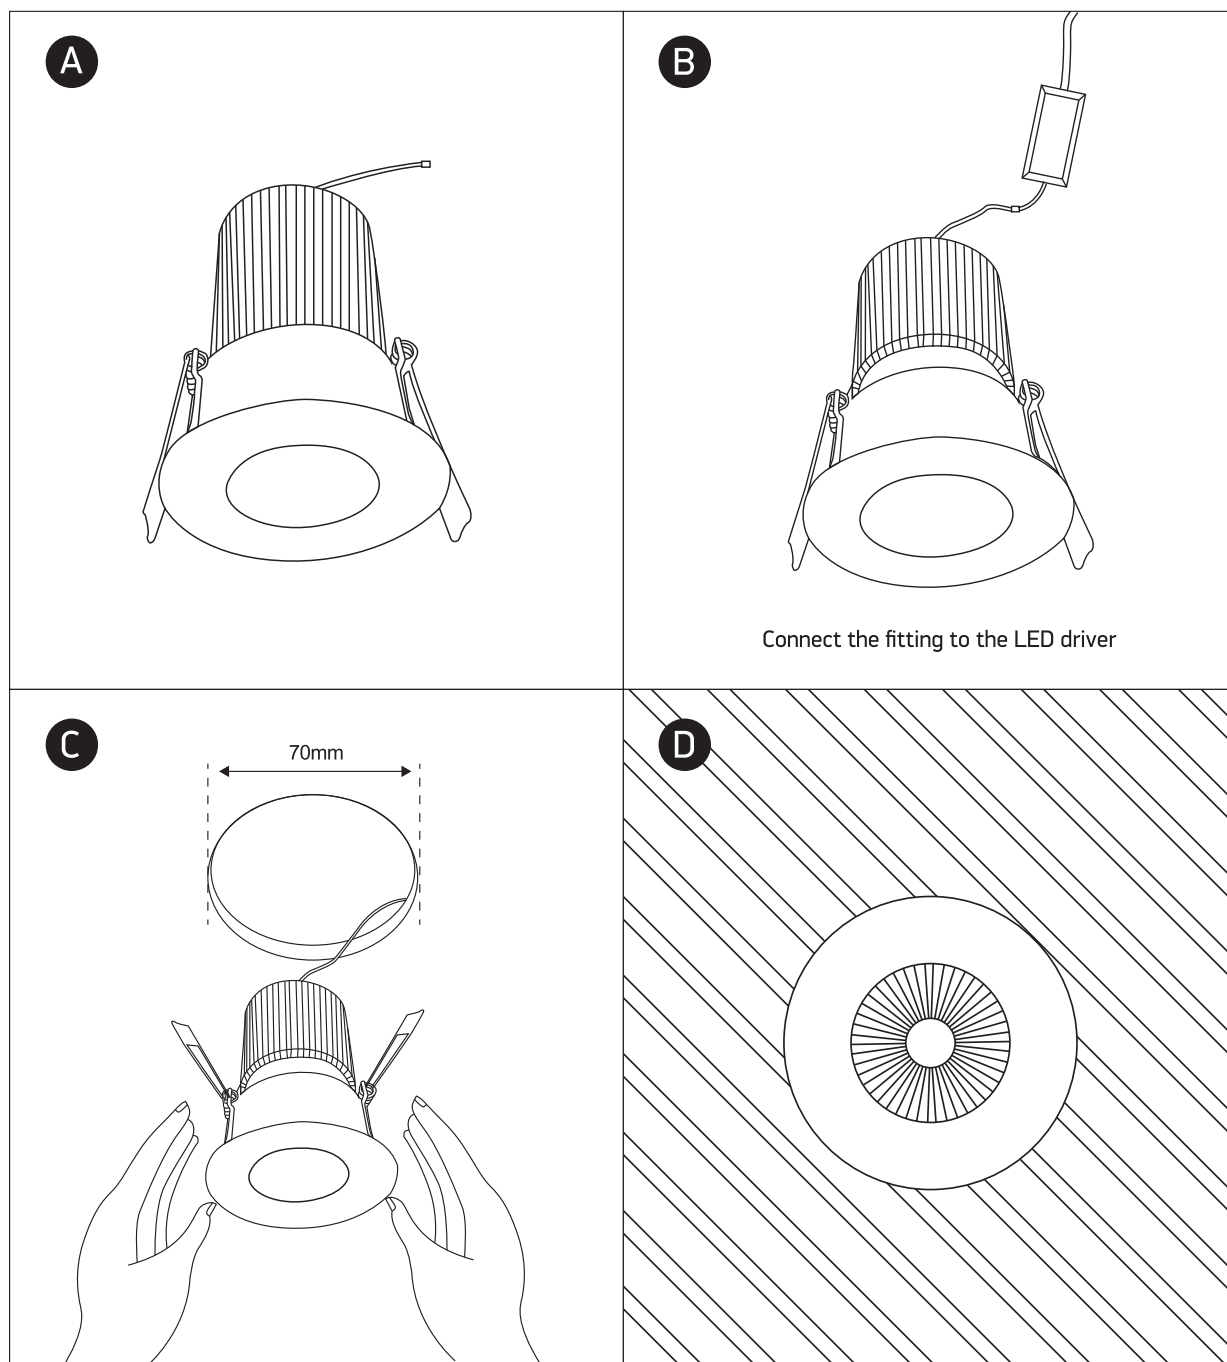

INSTALLATION MANUAL

10112P

ecospot

Ra>80

700mA | 12W | IP64 | Die cast
Requires 700mA driver

83mm

70mm

85mm

105mm

40cm

one
LIGHT

Warnings:

1. Make sure that the product is installed properly before connecting to electricity.
2. Do not cover the fitting.
3. Maintenance and installation should only be carried out by a professional electrician.