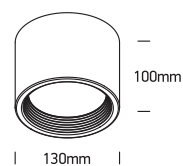

INSTALLATION MANUAL

12115L

ecolight

80 CRI

230V | SMD 2835 | 15W | IP40 | Aluminium
Complete with 350mA driver.

one
LIGHT

Warnings:

1. Make sure that the product is installed properly before connecting to electricity.
2. Do not cover the fitting.
3. Maintenance and installation should only be carried out by a professional electrician.