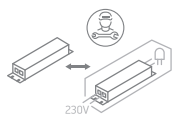

INSTALLATION MANUAL

12115L

ecolight

80 CRI

230V | SMD 2835 | 15W | IP40 | Aluminium
Complete with 350mA driver.

one
LIGHT

Warnings:

1. Make sure that the product is installed properly before connecting to electricity.
2. Do not cover the fitting.
3. Maintenance and installation should only be carried out by a professional electrician.