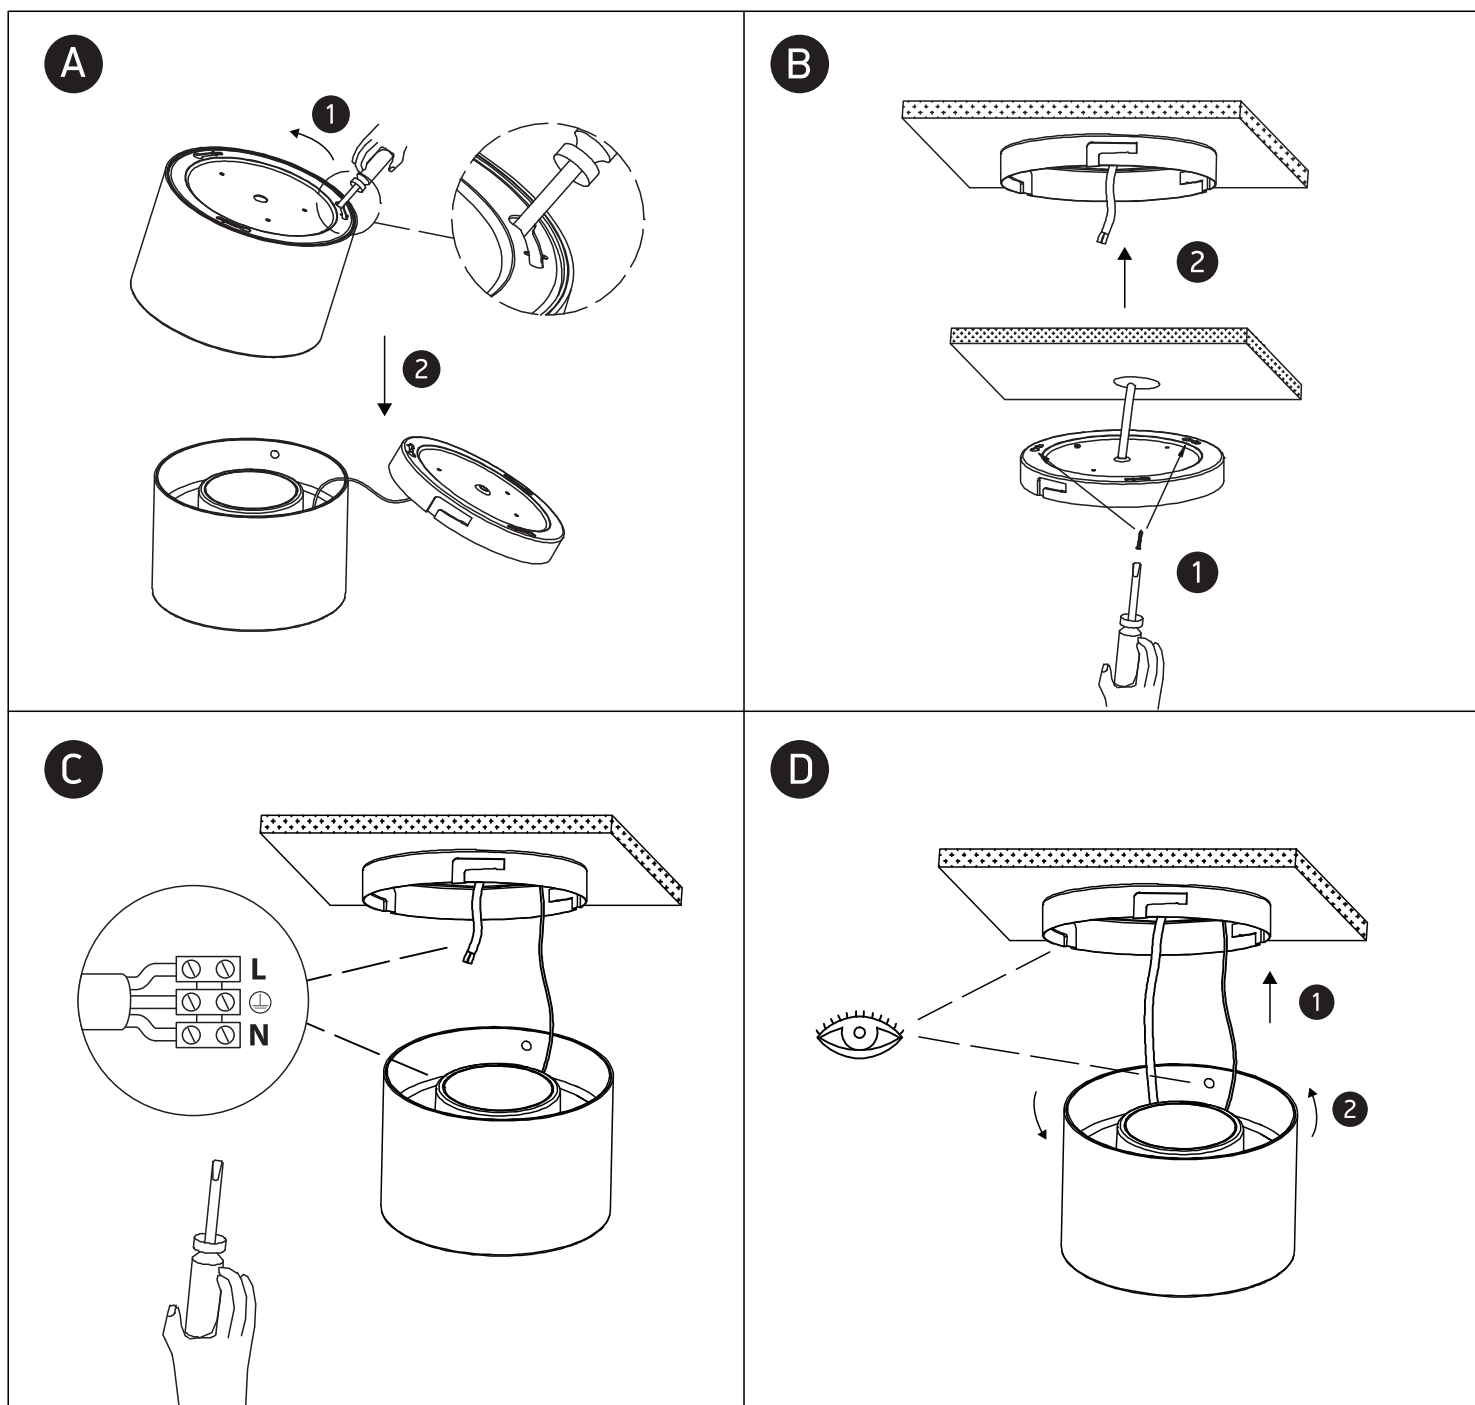

INSTALLATION MANUAL

12115L

ecolight

80 CRI

230V | SMD 2835 | 15W | IP40 | Aluminium
Complete with 350mA driver.

one
LIGHT

Warnings:

1. Make sure that the product is installed properly before connecting to electricity.
2. Do not cover the fitting.
3. Maintenance and installation should only be carried out by a professional electrician.