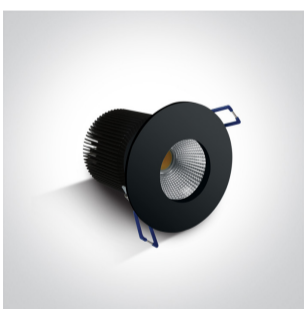

02 Recessed Spots Fixed LED>The 12W COB IP65 Range

10112P/B/W

12W COB LED recessed spot, IP65, for general application.
Suitable for bathroom installation.

Requires 700mA constant current driver.

Complies with standard EN60598-1 and any other specific standards.

Downloads

Dimensions

Gallery

Must be ordered separately

89015A

89015AT

Physical Specification

Item Group	02 Recessed Spots Fixed LED
Family	The 12W COB IP65 Range
Order Code	10112P/B/W
Colour	Black
Material	Die Cast
Shape	Circular
Height	85mm
Diameter	83mm
Cutout Hole Diameter	68mm
Recessed Ceiling	Yes
Depth Required	105mm
Indoor	Yes
Outdoor	Yes
Adjustable	No

Electrical Characteristics

Fitting

Input Type	Constant Current
Input Current	700mA
Safety Class	III
Power(Watts)	12W
IP Rating	IP65
Light Source	LED built in

LED Type
LED Brand
Cable Length
F Mark

COB

Bridgelux