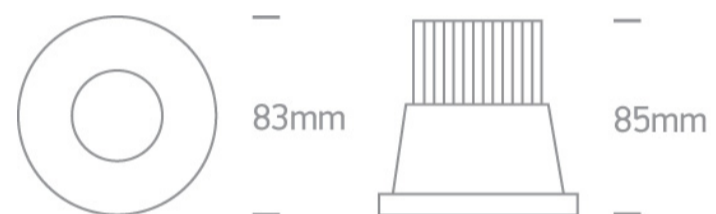

02 Recessed Spots Fixed LED>The 12W COB IP65 Range

10112P/B/W

12W COB LED recessed spot, IP65, for general application.
Suitable for bathroom installation.

Requires 700mA constant current driver.

Complies with standard EN60598-1 and any other specific standards.

Downloads

Dimensions

Gallery

Must be ordered separately

89015A

89015AT

Physical Specification

Item Group	02 Recessed Spots Fixed LED
Family	The 12W COB IP65 Range
Order Code	10112P/B/W
Colour	Black
Material	Die Cast
Shape	Circular
Height	85mm
Diameter	83mm
Cutout Hole Diameter	68mm
Recessed Ceiling	Yes
Depth Required	105mm
Indoor	Yes
Outdoor	Yes
Adjustable	No