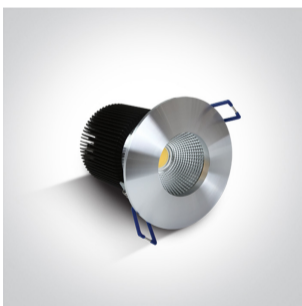

02 Recessed Spots Fixed LED>The 12W COB IP65 Range

10112P/AL/W

12W COB LED recessed spot, IP64, for general application.

Suitable for bathroom installation.

Requires 700mA constant current driver.

Complies with standard EN60598-1 and any other specific standards.

Downloads

Dimensions

Gallery

Must be ordered separately