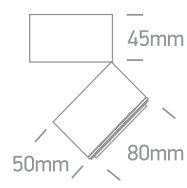

## 12115G

230V | COB LED | 15W | IP20 | Adjustable beam | Aluminium

Complete with 350mA driver.