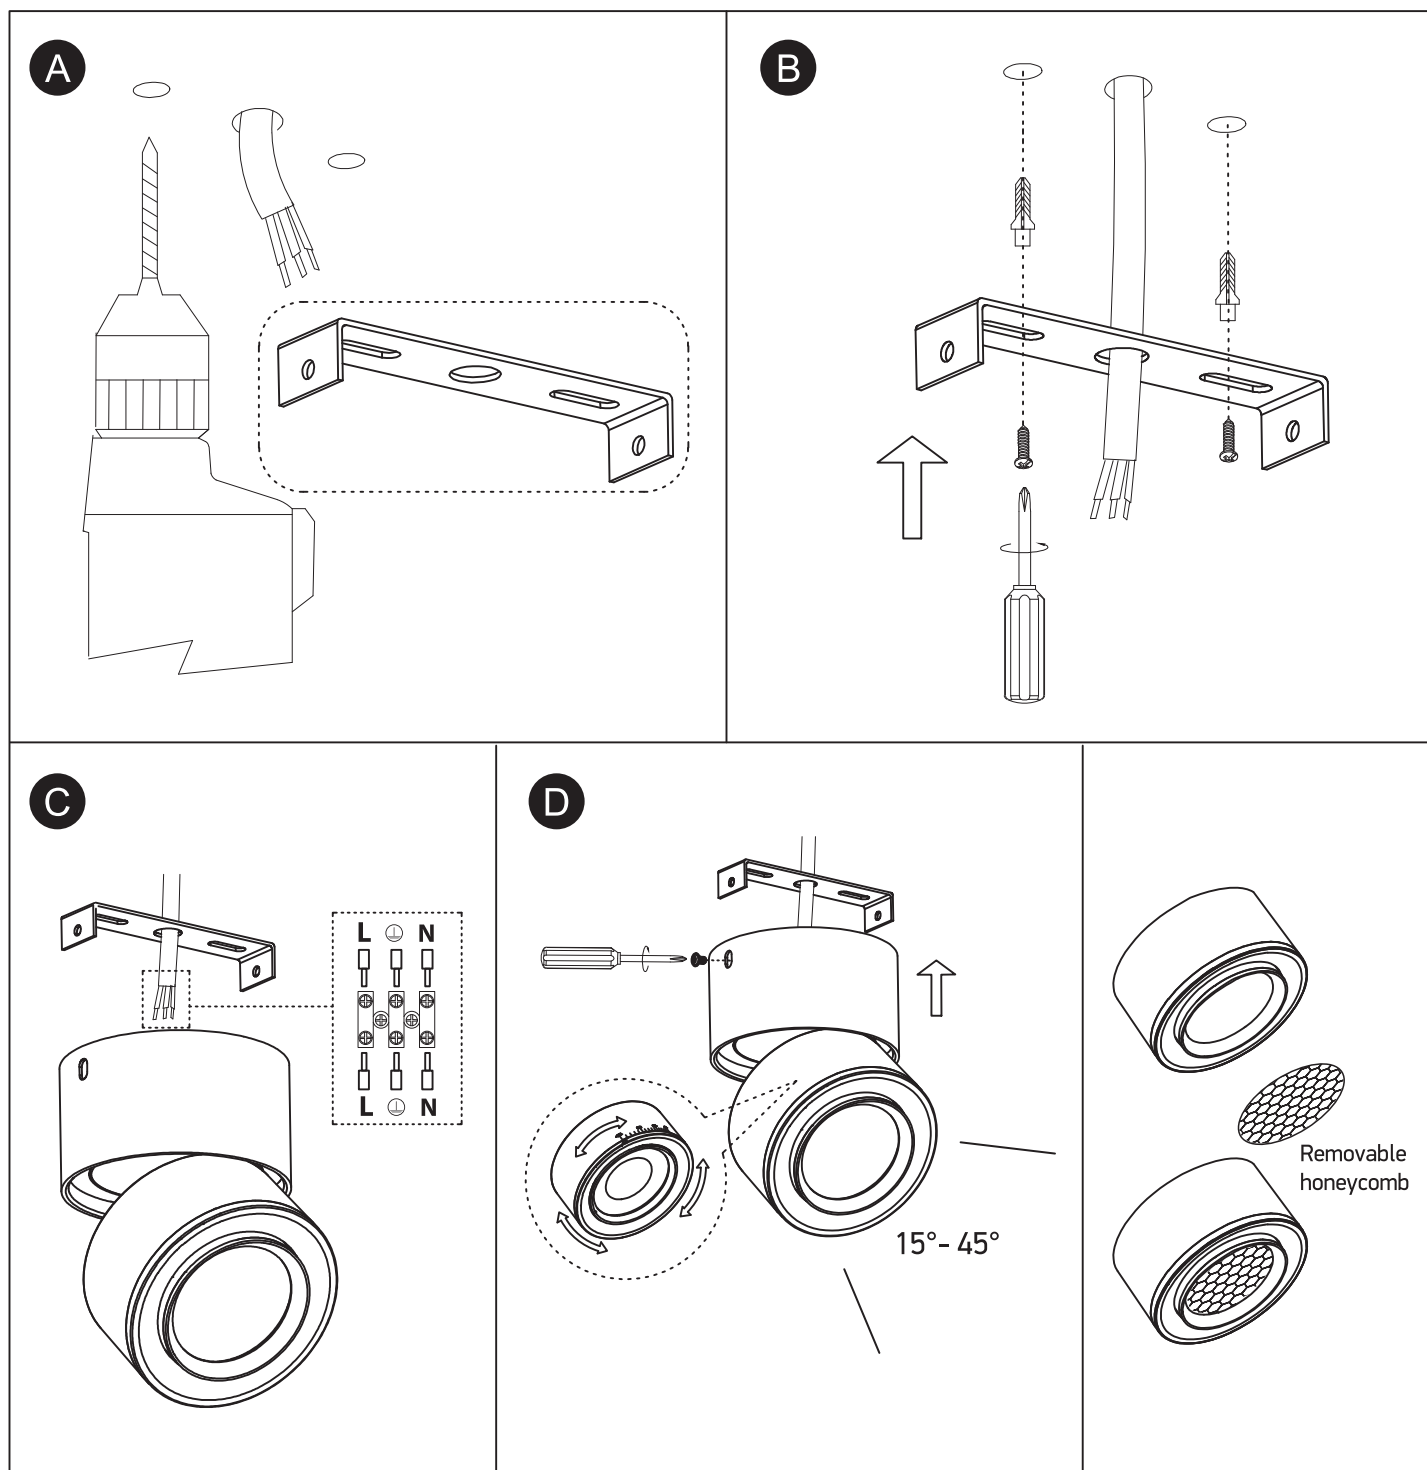

## 12115G

230V | COB LED | 15W | IP20 | Adjustable beam | Aluminium

Complete with 350mA driver.