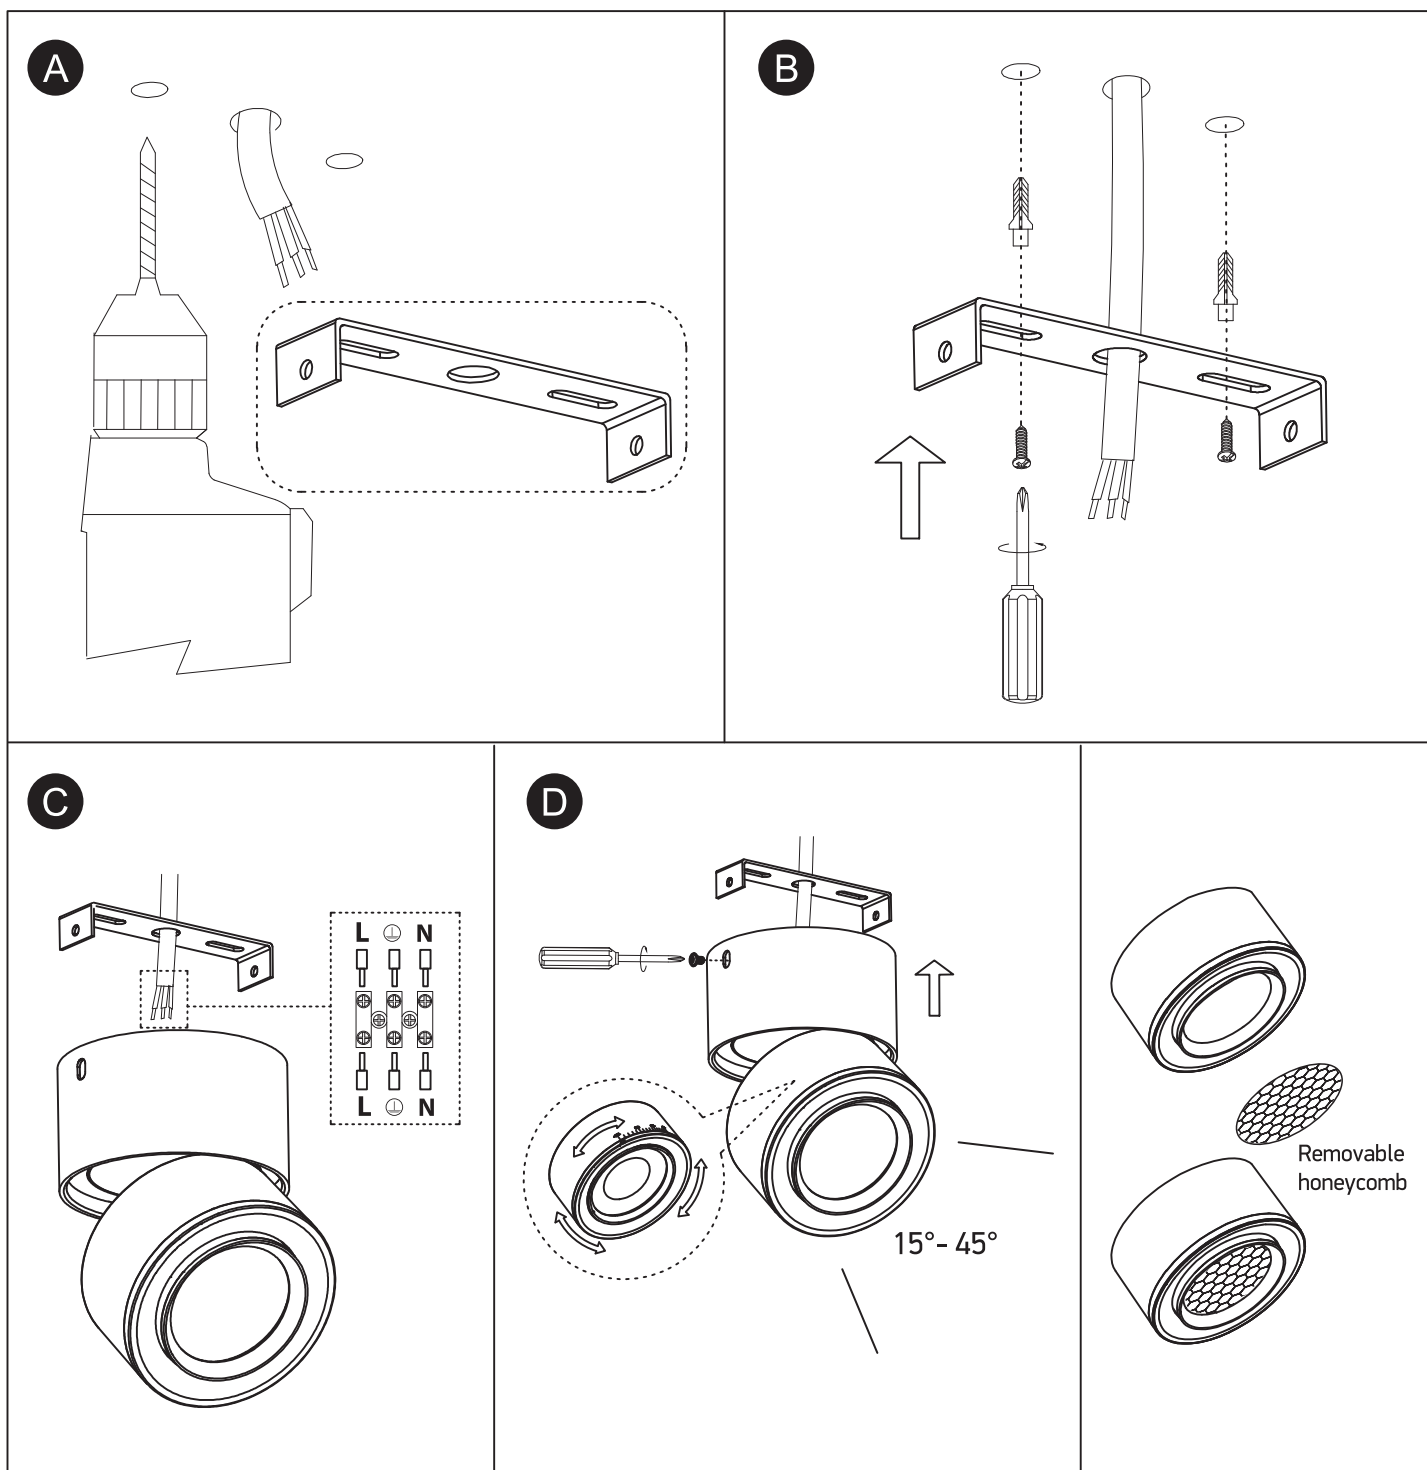

INSTALLATION MANUAL

12115G

230V | COB LED | 15W | IP20 | Adjustable beam | Aluminium

Complete with 350mA driver.

Warnings:

1. Make sure that the product is installed properly before connecting to electricity.
2. Do not cover the fitting.
3. Maintenance and installation should only be carried out by a professional electrician.