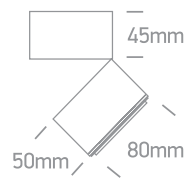

INSTALLATION MANUAL

12115G

230V | COB LED | 15W | IP20 | Adjustable beam | Aluminium

Complete with 350mA driver.

Warnings:

1. Make sure that the product is installed properly before connecting to electricity.
2. Do not cover the fitting.
3. Maintenance and installation should only be carried out by a professional electrician.