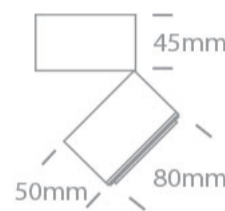

New 2023 Edition 2>Wall & Ceiling LED

12115G/B/W

15W COB LED zoomable 15°-45° adjustable ceiling light with removable honeycomb.

Supplied with 350mA driver.

Complies with standard EN60598-1 and any other specific standards.

Downloads

Dimensions

Physical Specification

Item Group	New 2023 Edition 2
Family	Wall & Ceiling LED
Order Code	12115G/B/W
Colour	Black
Material	Aluminium
Shape	Circular
Height	95mm
Diameter	80mm
Recessed Ceiling	Yes
Indoor	Yes
Adjustable	2 Directions

Illumination Data

Colour Temperature	3000K
Lumen Output	1500lm
Light Efficiency	100lm/W
CRI	90
Beam Angle	15°-45°
Illumination Diagram	

Packing Info

Pcs/Carton	40
Barcode	5291889076377
HS Code	9405413990