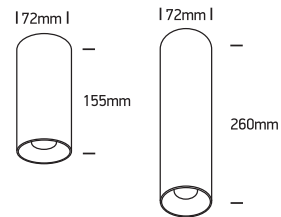

INSTALLATION MANUAL

12115D, 12124D

ecolight

CE

RoHS
COMPLIANT

NOT
DIMMABLE

230V | 15W / 24W | IP20 | Aluminium + plastic reflector
Complete with driver.

80
CRI