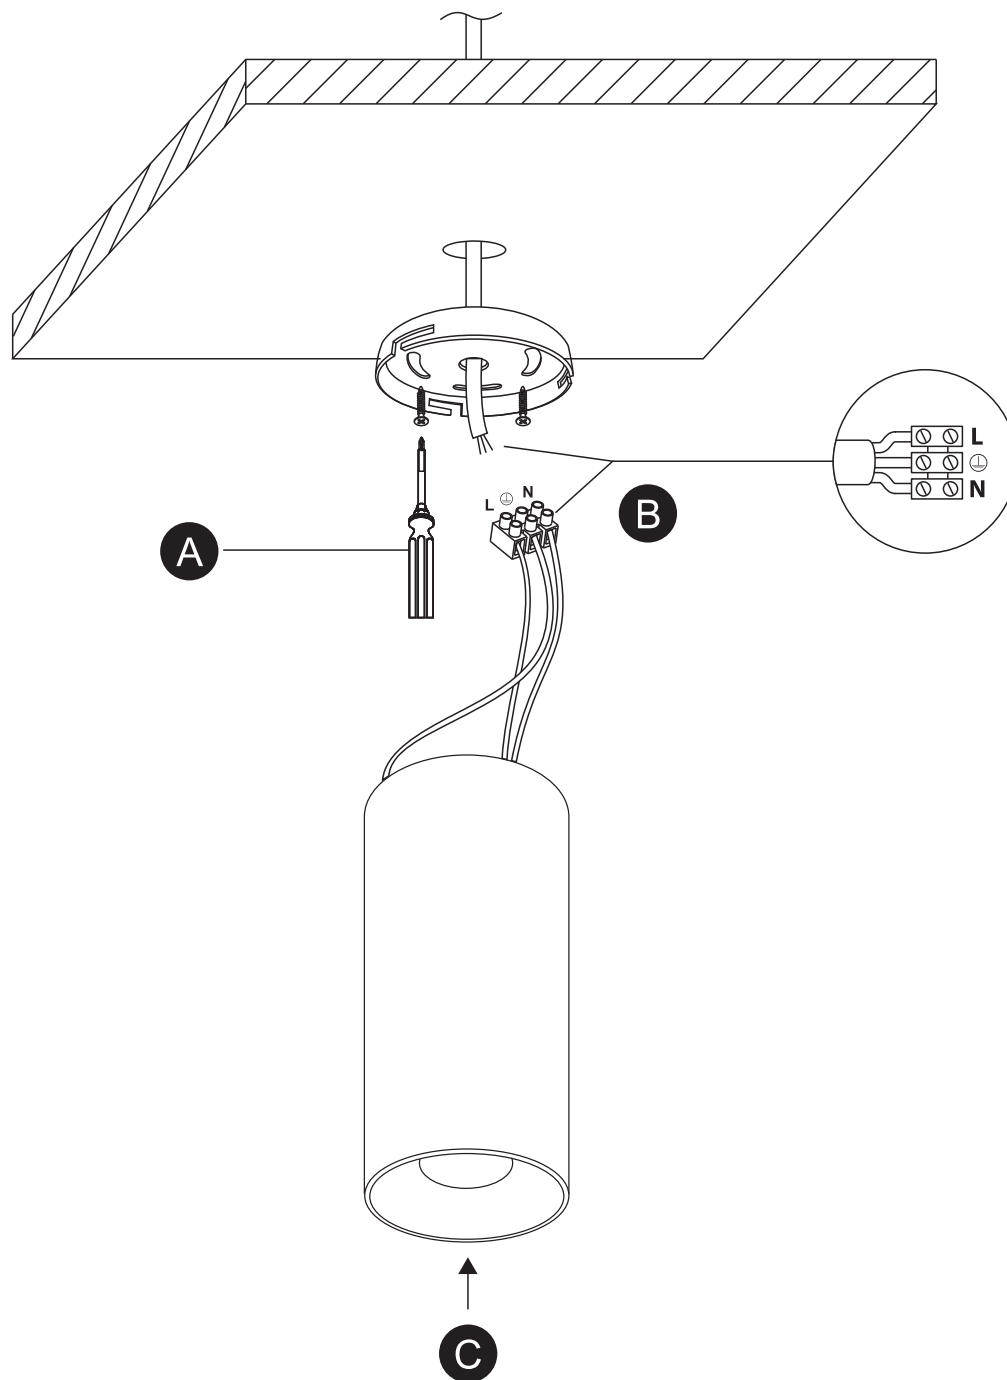

INSTALLATION MANUAL

12115D, 12124D

ecolight

CE

RoHS
COMPLIANT

NOT
DIMMABLE

230V | 15W / 24W | IP20 | Aluminium + plastic reflector
Complete with driver.

80
CRI

Warnings:

1. Make sure that the product is installed properly before connecting to electricity.
2. Do not cover the fitting.
3. Maintenance and installation should only be carried out by a professional electrician.