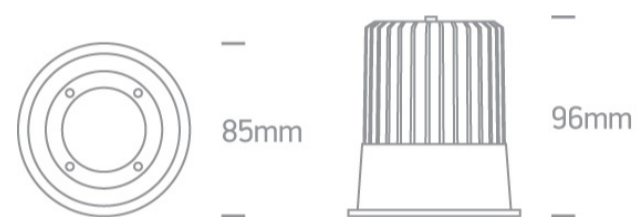

02 Recessed Spots Fixed LED>The COB Dark Light Range Interchangeable Reflector

10112L/B/W

12W Dark Light COB LED recessed spot with interchangeable reflector.

Reflector must be ordered separately.

Requires 700mA driver.

Complies with standard EN60598-1 and any other specific standards.

Downloads

Dimensions

Must be ordered separately

10112LR/B

10112LR/BS

10112LR/C

10112LR/CU

10112LR/G

10112LR/W

89015A

89015AT

Physical Specification

Item Group	02 Recessed Spots Fixed LED
Family	The COB Dark Light Range Interchangeable Reflector
Order Code	10112L/B/W
Colour	Black
Material	Aluminium
Shape	Circular
Height	96mm
Diameter	85mm
Cutout Hole Diameter	75mm
Recessed Ceiling	Yes
Depth Required	100mm
Indoor	Yes
Adjustable	No

Illumination Data

Colour Temperature	3000K
Lumen Output	1100lm
Light Efficiency	91,67lm/W
CRI	80
Beam Angle	40°
Illumination Diagram	
Dark Light	Yes

Packing Info

Box Length	9cm
Box Width	9cm
Box Height	11cm
Box Weight	0,299kg
Pcs/Carton	50
Barcode	5291889048633
HS Code	9405409900