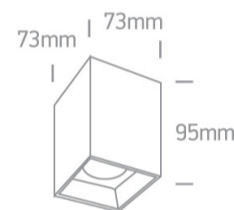

### Dimensions

Black

Material

Die Cast + Plastic

Shape

Rectangular

Length

73mm

Width	73mm
Height	95mm
Surface Ceiling	Yes
Indoor	Yes
Adjustable	No