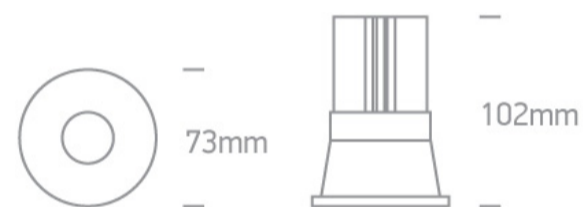

### 10112K/W/W

12W COB LED Dark light recessed spot.

Reflector must be ordered separately.

Requires 700mA driver.

Complies with standard EN60598-1 and any other specific standards.

#### Dimensions

## Illumination Data

Colour Temperature	3000K
--------------------	-------

Lumen Output	1100lm
Light Efficiency	91,67lm/W
CRI	90
Beam Angle	38°
Illumination Diagram	
Dark Light	Yes