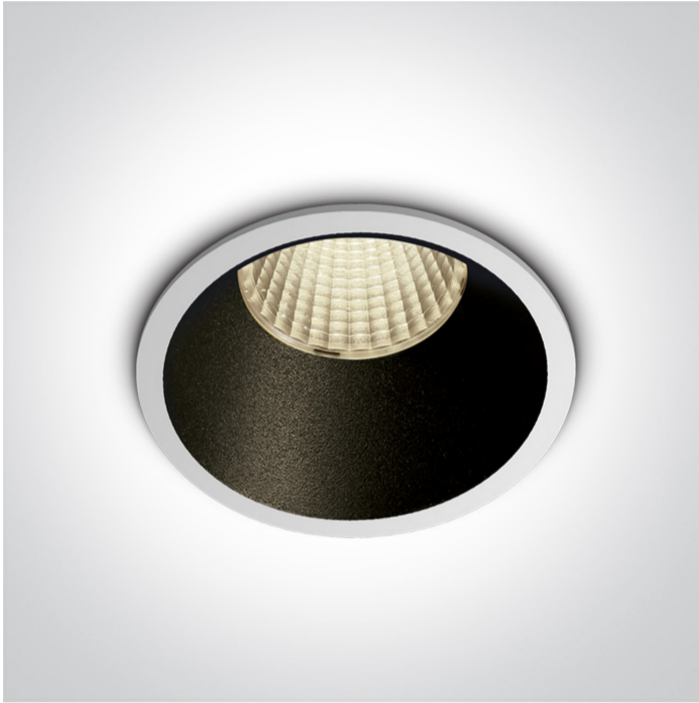

## 02 Recessed Spots Fixed LED>The COB Dark Light Range Interchangeable Reflector

### 10112K/W/W

12W COB LED Dark light recessed spot.

Reflector must be ordered separately.

Requires 700mA driver.

Complies with standard EN60598-1 and any other specific standards.

#### Physical Specification

Item Group

02 Recessed Spots Fixed LED

Family	The COB Dark Light Range
Order Code	10112K/W/W
Colour	White
Material	Die Cast
Shape	Circular
Height	102mm
Diameter	73mm
Cutout Hole Diameter	67mm
Recessed Ceiling	Yes
Depth Required	120mm
Indoor	Yes
Adjustable	No