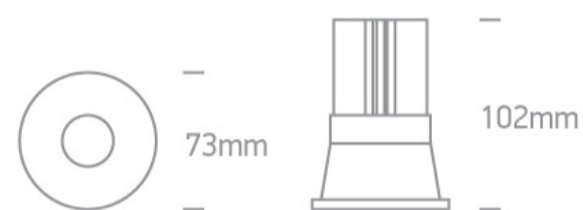

02 Recessed Spots Fixed LED>The COB Dark Light Range Interchangeable Reflector

10112K/W/C

12W COB LED Dark light recessed spot.

Reflector must be ordered separately.

Requires 700mA driver.

Complies with standard EN60598-1 and any other specific standards.

Downloads

Dimensions

Must be ordered separately

050280/B

050280/BS

050280/W

89015A

Related items

89015AT

Physical Specification

Item Group

02 Recessed Spots Fixed LED

Family	The COB Dark Light Range
Order Code	10112K/W/C
Colour	White
Material	Die Cast
Shape	Circular
Height	102mm
Diameter	73mm
Cutout Hole Diameter	67mm
Recessed Ceiling	Yes
Depth Required	120mm
Indoor	Yes
Adjustable	No

Illumination Data

Colour Temperature	4000K
--------------------	-------

Lumen Output	1100lm
Light Efficiency	91,67lm/W
CRI	90
Beam Angle	38°
Illumination Diagram	
Dark Light	Yes

Packing Info

Box Weight	0.286kg
Pcs/Carton	50
Barcode	5291889072393
HS Code	9405413990