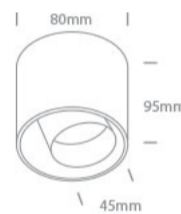

New 2023 Edition 2>Wall & Ceiling LED

12112T/W/W

12W COB LED adjustable ceiling light.

Complete with black and brass reflectors.

Supplied with 500mA driver.

Complies with standard EN60598-1 and any other specific standards.

Downloads

Dimensions

Physical Specification

Item Group	New 2023 Edition 2
Family	Wall & Ceiling LED
Order Code	12112T/W/W
Colour	White
Material	Aluminium
Shape	Circular
Height	95mm
Diameter	80mm
Recessed Ceiling	Yes
Indoor	Yes
Adjustable	2 Directions

Illumination Data

Colour Temperature	3000K
Lumen Output	1080lm
Light Efficiency	90lm/W
CRI	90
Beam Angle	36°
Illumination Diagram	
Dark Light	Yes

Packing Info

Pcs/Carton	20
Barcode	5291889076520
HS Code	9405413990