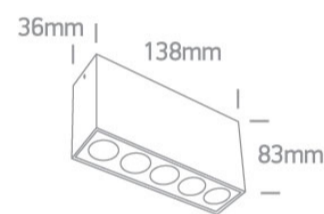

New 2022 Edition 3&gt;Wall and Ceiling LED

12112H/W/W

12W Dark light surface ceiling spot, IP20.

Complete with 700mA driver.

Complies with standard EN60598-1 and any other specific standards.

## Dimensions

## Physical Specification

Item Group	New 2022 Edition 3
Family	Wall and Ceiling LED
Order Code	12112H/W/W
Colour	White
Material	Aluminium
Shape	Rectangular
Length	138mm
Width	36mm
Height	83mm
Surface Ceiling	Yes
Indoor	Yes
Adjustable	No