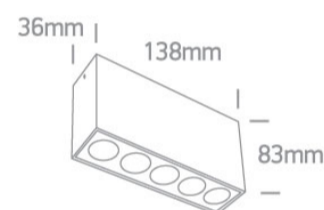

New 2022 Edition 3&gt;Wall and Ceiling LED

12112H/B/W

12W Dark light surface ceiling spot, IP20.

Complete with 700mA driver.

Complies with standard EN60598-1 and any other specific standards.

## Dimensions

## Physical Specification

Item Group	New 2022 Edition 3
Family	Wall and Ceiling LED
Order Code	12112H/B/W
Colour	Black
Material	Aluminium
Shape	Rectangular
Length	138mm
Width	36mm
Height	83mm
Surface Ceiling	Yes
Indoor	Yes
Adjustable	No