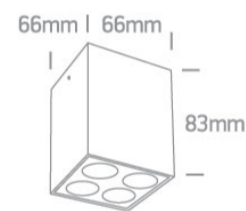

New 2022 Edition 3>Wall and Ceiling LED

12110HB/W/W

10W Dark light surface ceiling spot, IP20.

Complete with 700mA driver.

Complies with standard EN60598-1 and any other specific standards.

Downloads

Dimensions

Physical Specification

Item Group	New 2022 Edition 3
Family	Wall and Ceiling LED
Order Code	12110HB/W/W
Colour	White
Material	Aluminium
Shape	Rectangular
Length	66mm
Width	66mm
Height	83mm
Recessed Ceiling	Yes
Indoor	Yes
Adjustable	No

Illumination Data

Colour Temperature	3000K
Lumen Output	700lm
Light Efficiency	70lm/W
CRI	90
Beam Angle	38°
Illumination Diagram	
Dark Light	Yes

Packing Info

Pcs/Carton	30
Barcode	5291889074717
HS Code	9405413990