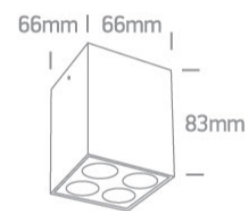

New 2022 Edition 3>Wall and Ceiling LED

12110HB/B/W

10W Dark light surface ceiling spot, IP20.

Complete with 700mA driver.

Complies with standard EN60598-1 and any other specific standards.

Downloads

Dimensions

Physical Specification

Item Group	New 2022 Edition 3
Family	Wall and Ceiling LED
Order Code	12110HB/B/W
Colour	Black
Material	Aluminium
Shape	Rectangular
Length	66mm
Width	66mm
Height	83mm
Recessed Ceiling	Yes
Indoor	Yes
Adjustable	No

Illumination Data

Colour Temperature	3000K
Lumen Output	700lm
Light Efficiency	70lm/W
CRI	90
Beam Angle	38°
Illumination Diagram	
Dark Light	Yes

Packing Info

Pcs/Carton	30
Barcode	5291889074700
HS Code	9405413990