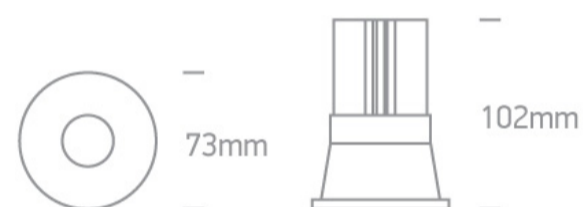

02 Recessed Spots Fixed LED>The COB Dark Light Range Interchangeable Reflector

10112K/B/W

12W COB LED Dark light recessed spot.

Reflector must be ordered separately.

Requires 700mA driver.

Complies with standard EN60598-1 and any other specific standards.

Downloads

Dimensions

Must be ordered separately

050280/B

050280/BS

050280/W

89015A

Related items

89015AT

Physical Specification

Item Group

02 Recessed Spots Fixed LED

Family	The COB Dark Light Range
Order Code	10112K/B/W
Colour	Black
Material	Die Cast
Shape	Circular
Height	102mm
Diameter	73mm
Cutout Hole Diameter	67mm
Recessed Ceiling	Yes
Depth Required	120mm
Indoor	Yes
Adjustable	No

Illumination Data

Colour Temperature	3000K
--------------------	-------

Lumen Output	1100lm
Light Efficiency	91,67lm/W
CRI	90
Beam Angle	38°
Illumination Diagram	
Dark Light	Yes

Packing Info

Box Weight	0.286kg
Pcs/Carton	50
Barcode	5291889072089
HS Code	9405413990