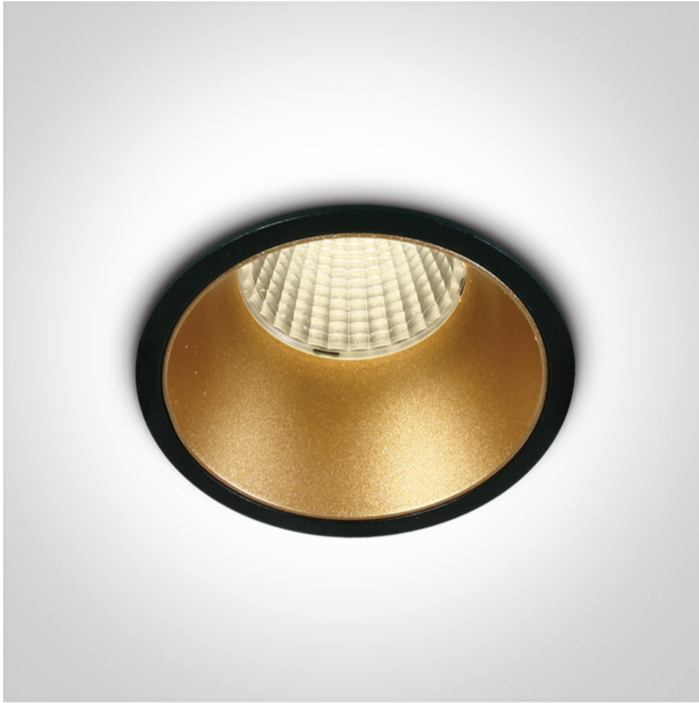

02 Recessed Spots Fixed LED>The COB Dark Light Range Interchangeable Reflector

10112K/B/W

12W COB LED Dark light recessed spot.

Reflector must be ordered separately.

Requires 700mA driver.

Complies with standard EN60598-1 and any other specific standards.

Downloads

Dimensions

Must be ordered separately

050280/B

050280/BS

050280/W

89015A

Related items

89015AT

Physical Specification

Item Group

02 Recessed Spots Fixed LED

Family	The COB Dark Light Range
Order Code	10112K/B/W
Colour	Black
Material	Die Cast
Shape	Circular
Height	102mm
Diameter	73mm
Cutout Hole Diameter	67mm
Recessed Ceiling	Yes
Depth Required	120mm
Indoor	Yes
Adjustable	No