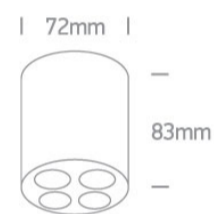

New 2022 Edition 3&gt;Wall and Ceiling LED

12110H/W/W

10W Dark light surface ceiling spot, IP20.

Complete with 700mA driver.

Complies with standard EN60598-1 and any other specific standards.

## Dimensions

## Physical Specification

Item Group	New 2022 Edition 3
Family	Wall and Ceiling LED
Order Code	12110H/W/W
Colour	White
Material	Aluminium
Shape	Circular
Height	83mm
Diameter	72mm
Recessed Ceiling	Yes
Indoor	Yes
Adjustable	No

#### Illumination Data

Colour Temperature	3000K
Lumen Output	700lm
Light Efficiency	70lm/W
CRI	90
Beam Angle	38°
Illumination Diagram	
Dark Light	Yes