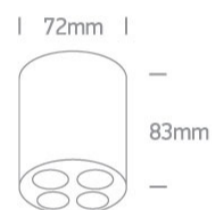

New 2022 Edition 3>Wall and Ceiling LED

12110H/B/W

10W Dark light surface ceiling spot, IP20.

Complete with 700mA driver.

Complies with standard EN60598-1 and any other specific standards.

Downloads

Dimensions

Physical Specification

Item Group	New 2022 Edition 3
Family	Wall and Ceiling LED
Order Code	12110H/B/W
Colour	Black
Material	Aluminium
Shape	Circular
Height	83mm
Diameter	72mm
Recessed Ceiling	Yes
Indoor	Yes
Adjustable	No

Illumination Data

Colour Temperature	3000K
Lumen Output	700lm
Light Efficiency	70lm/W
CRI	90
Beam Angle	38°
Illumination Diagram	
Dark Light	Yes

Packing Info

Pcs/Carton	30
Barcode	5291889074687
HS Code	9405413990