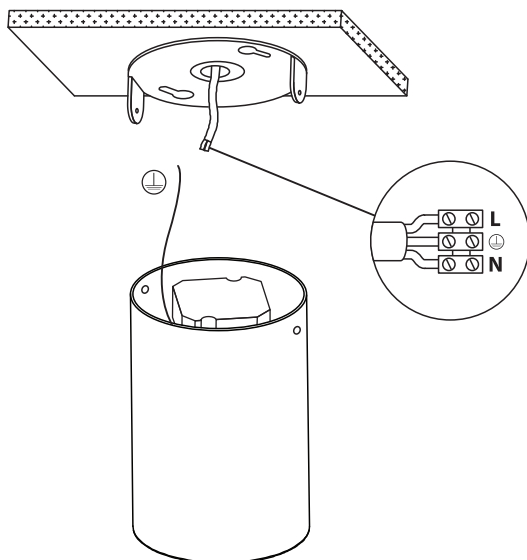

INSTALLATION MANUAL

12110D

ecolight

Ra>80

ADJUSTABLE

100-240V | 10W | IP20 | Die cast | Adjustable

Complete with driver

one
LIGHT

A

B

C

D

Warnings:

1. Make sure that the product is installed properly before connecting to electricity.
2. Do not cover the fitting.
3. Maintenance and installation should only be carried out by a professional electrician.