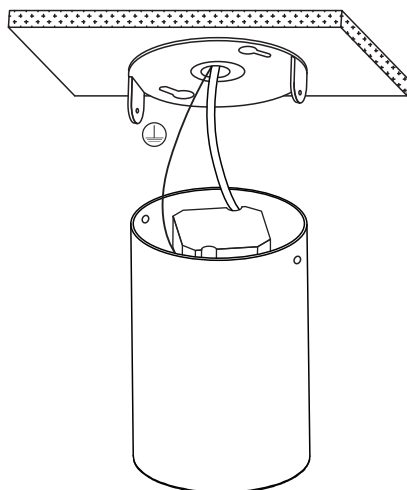

INSTALLATION MANUAL

12110D

ecolight

Ra>80

ADJUSTABLE

100-240V | 10W | IP20 | Die cast | Adjustable

Complete with driver

one
LIGHT

A

B

C

D

Warnings:

1. Make sure that the product is installed properly before connecting to electricity.
2. Do not cover the fitting.
3. Maintenance and installation should only be carried out by a professional electrician.