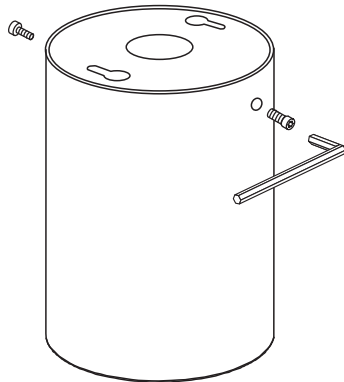

INSTALLATION MANUAL

12110D

ecolight

Ra>80

ADJUSTABLE

100-240V | 10W | IP20 | Die cast | Adjustable

Complete with driver

one
LIGHT

A