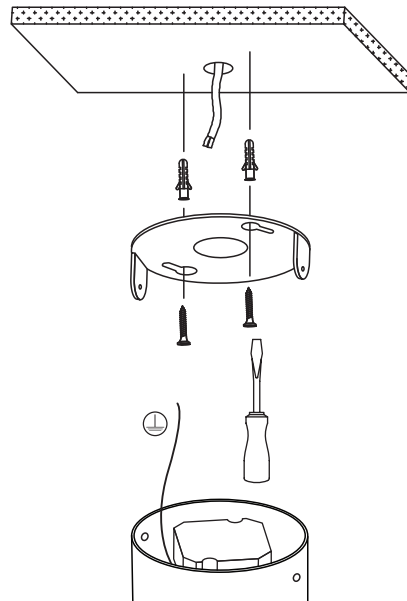

INSTALLATION MANUAL

12110D

ecolight

Ra>80

ADJUSTABLE

100-240V | 10W | IP20 | Die cast | Adjustable

Complete with driver

one
LIGHT

A

B

C

D

Warnings:

1. Make sure that the product is installed properly before connecting to electricity.
2. Do not cover the fitting.
3. Maintenance and installation should only be carried out by a professional electrician.