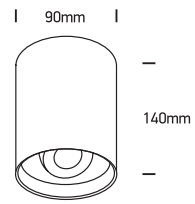

INSTALLATION MANUAL

12110D

ecolight

Ra>80

ADJUSTABLE

100-240V | 10W | IP20 | Die cast | Adjustable

Complete with driver

one
LIGHT