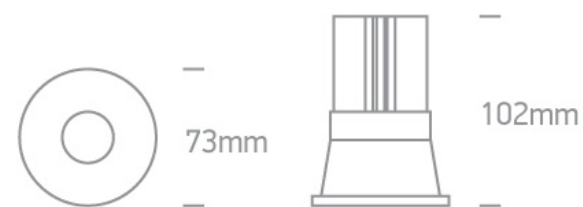

02 Recessed Spots Fixed LED>The COB Dark Light Range Interchangeable Reflector

10112K/B/C

12W COB LED Dark light recessed spot.

Reflector must be ordered separately.

Requires 700mA driver.

Complies with standard EN60598-1 and any other specific standards.

Downloads

Dimensions

Must be ordered separately

050280/B

050280/BS

050280/W

89015A

Related items

89015AT

Physical Specification

Item Group

02 Recessed Spots Fixed LED

Family	The COB Dark Light Range
Order Code	10112K/B/C
Colour	Black
Material	Die Cast
Shape	Circular
Height	102mm
Diameter	73mm
Cutout Hole Diameter	67mm
Recessed Ceiling	Yes
Depth Required	120mm
Indoor	Yes
Adjustable	No

Illumination Data

Colour Temperature	4000K
--------------------	-------

Lumen Output	1100lm
Light Efficiency	91,67lm/W
CRI	90
Beam Angle	38°
Illumination Diagram	
Dark Light	Yes

Packing Info

Box Weight	0.286kg
Pcs/Carton	50
Barcode	5291889072409
HS Code	9405413990