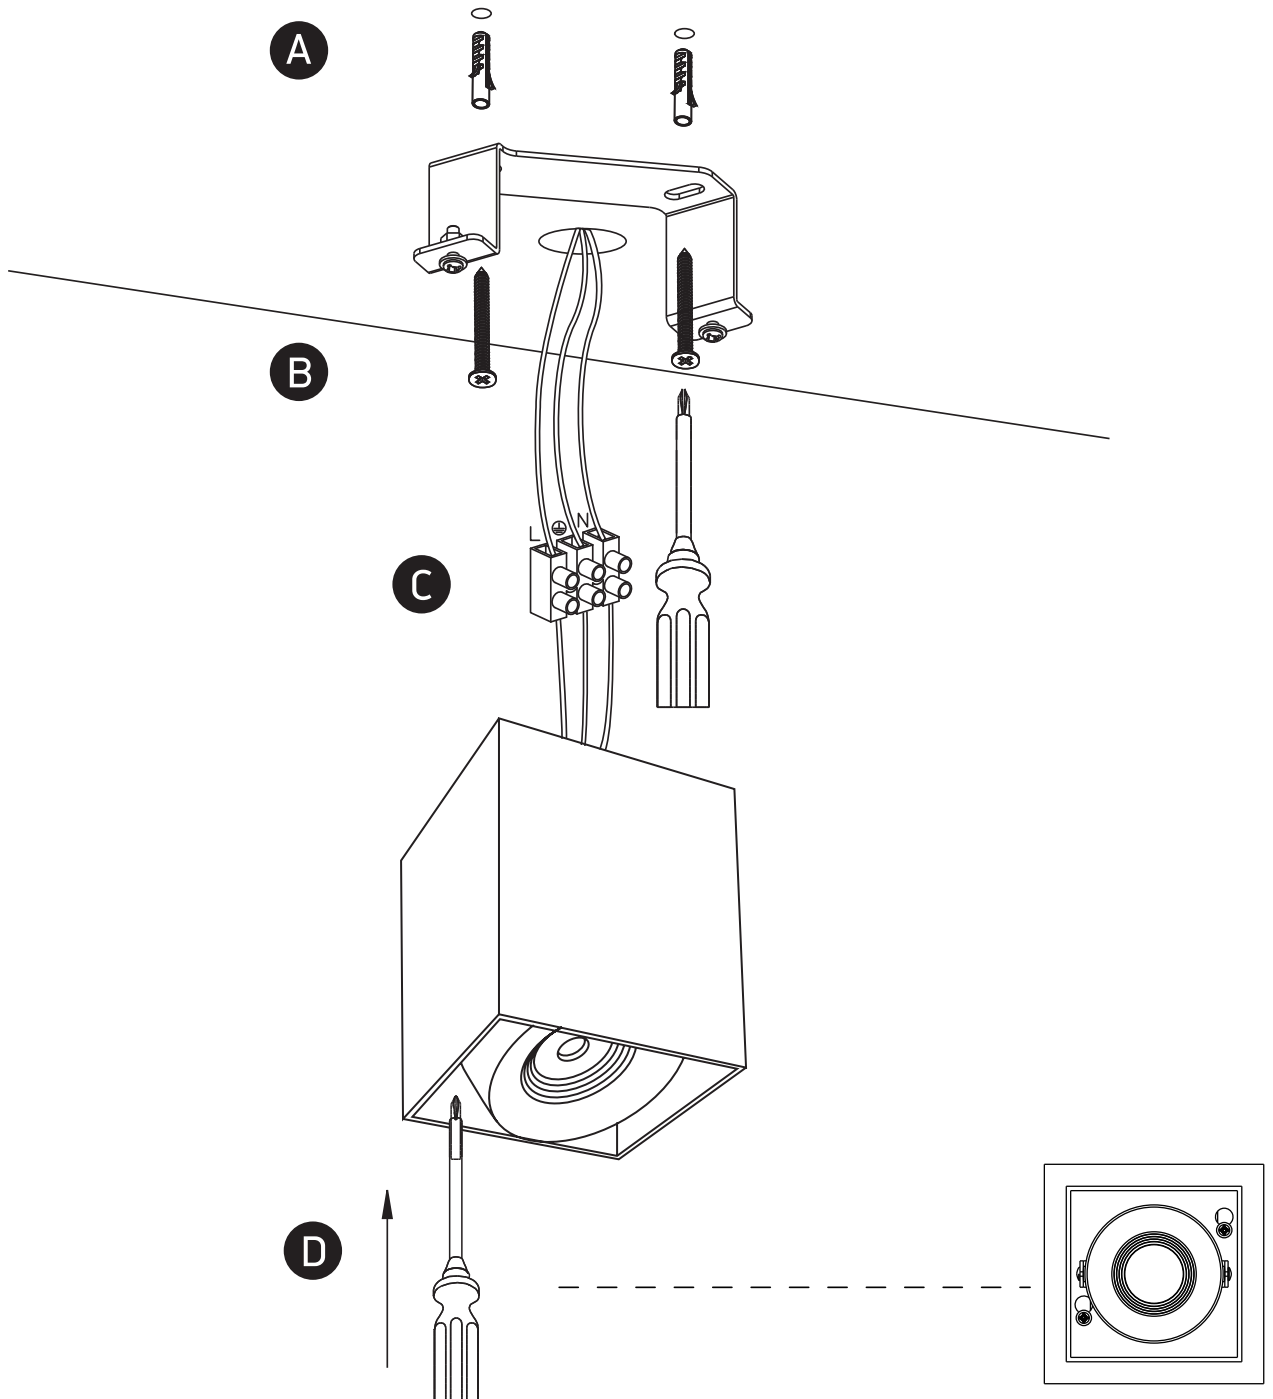

INSTALLATION MANUAL

12108XA

ecolight

80mm | 80mm

100mm

230V | COB LED | 8W | IP20 | Aluminium | Adjustable

Complete with 350mA driver.

90
CRI

one
LIGHT

Warnings:

1. Make sure that the product is installed properly before connecting to electricity.
2. Do not cover the fitting.
3. Maintenance and installation should only be carried out by a professional electrician.