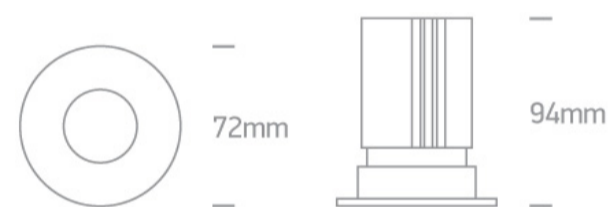

01 Recessed Spots Fixed > The Mix & Match Range

10112HA/W/W

12W COB LED recessed spot, IP20, for general application.

Suitable with Mix & Match range.

Requires 700mA constant current driver.

Complies with standard EN60598-1 and any other specific standards.

Downloads

Dimensions

Must be ordered separately

89015A

Related items

050182/B

050182/BS

050182/W

050182RB/W

89015AT

Physical Specification

Item Group	01 Recessed Spots Fixed
Family	The Mix & Match Range
Order Code	10112HA/W/W
Colour	White
Material	Die Cast
Shape	Circular
Height	94mm
Diameter	72mm
Cutout Hole Diameter	66mm
Recessed Ceiling	Yes
Depth Required	135mm
Indoor	Yes
Adjustable	No

Illumination Data

Colour Temperature	3000K
Lumen Output	1100lm
Light Efficiency	91,67lm/W
CRI	90
Beam Angle	38°
Illumination Diagram	
Dark Light	Yes

Packing Info

Box Weight	0.292kg
Pcs/Carton	50
Barcode	5291889071617
HS Code	9405413990