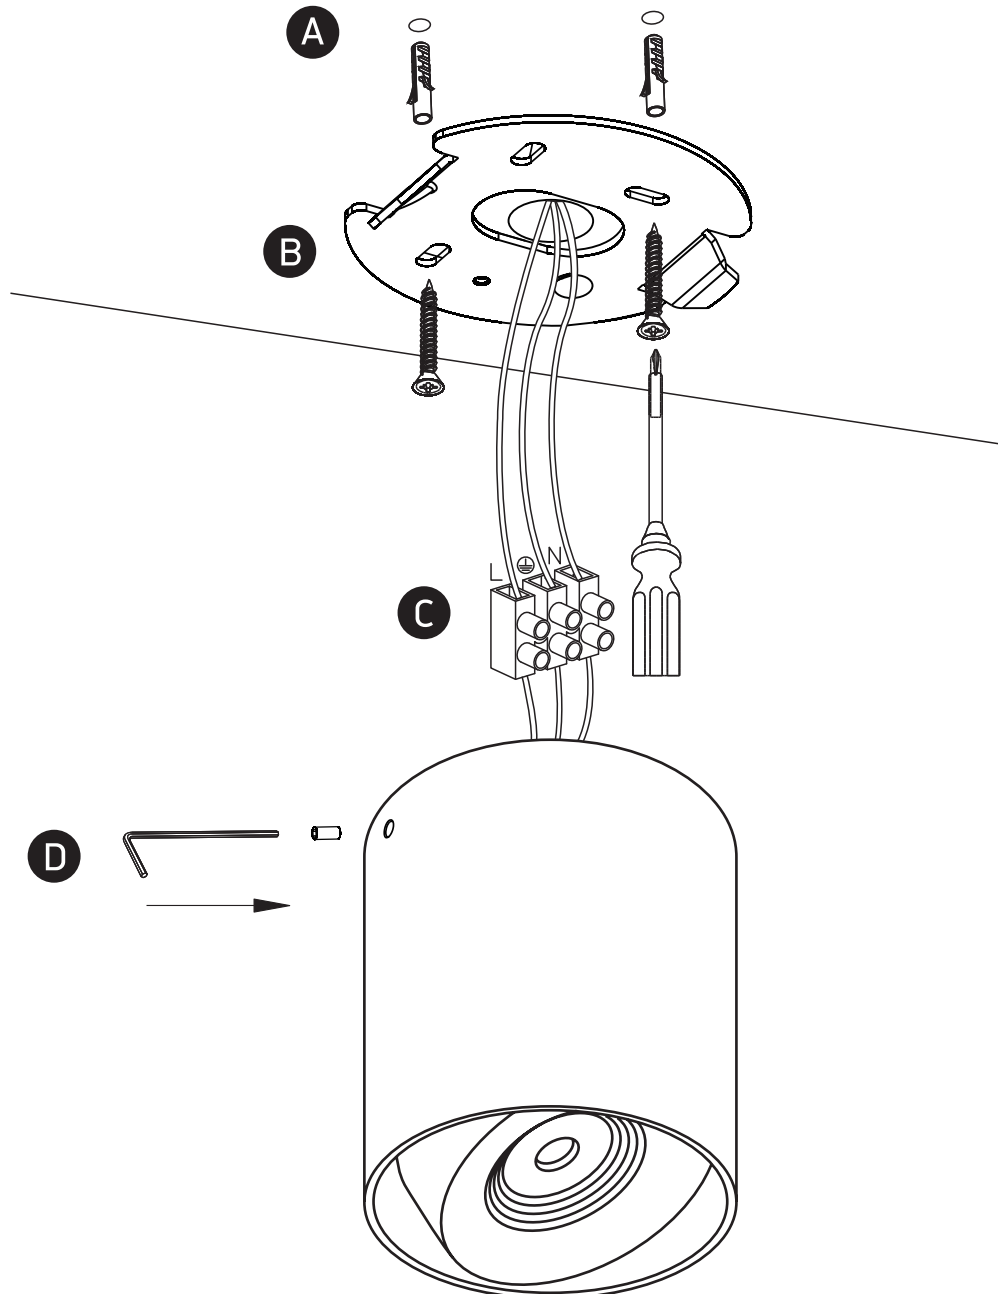

INSTALLATION MANUAL

12108X

ecolight

230V | COB LED | 8W | IP20 | Aluminium | Adjustable

Complete with 350mA driver.

90
CRI

one
LIGHT

Warnings: