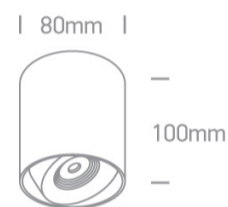

13 Wall &amp; Ceiling LED&gt;Adjustable COB Cylinders

12108X/W/W

Surface dimmable cylinder with COB LED.

Complete with 350mA constant current dimmable driver.

Complies with standard EN60598-1 and any other specific standards.

## Dimensions

## Physical Specification

Item Group	13 Wall & Ceiling LED
Family	Adjustable COB Cylinders
Order Code	12108X/W/W
Colour	White
Material	Aluminium
Shape	Circular
Height	100mm
Diameter	80mm
Surface Ceiling	Yes
Indoor	Yes
Adjustable	No

## Illumination Data

Colour Temperature	3000K
Lumen Output	640lm
Light Efficiency	80lm/W
CRI	90
Beam Angle	36°
Illumination Diagram	