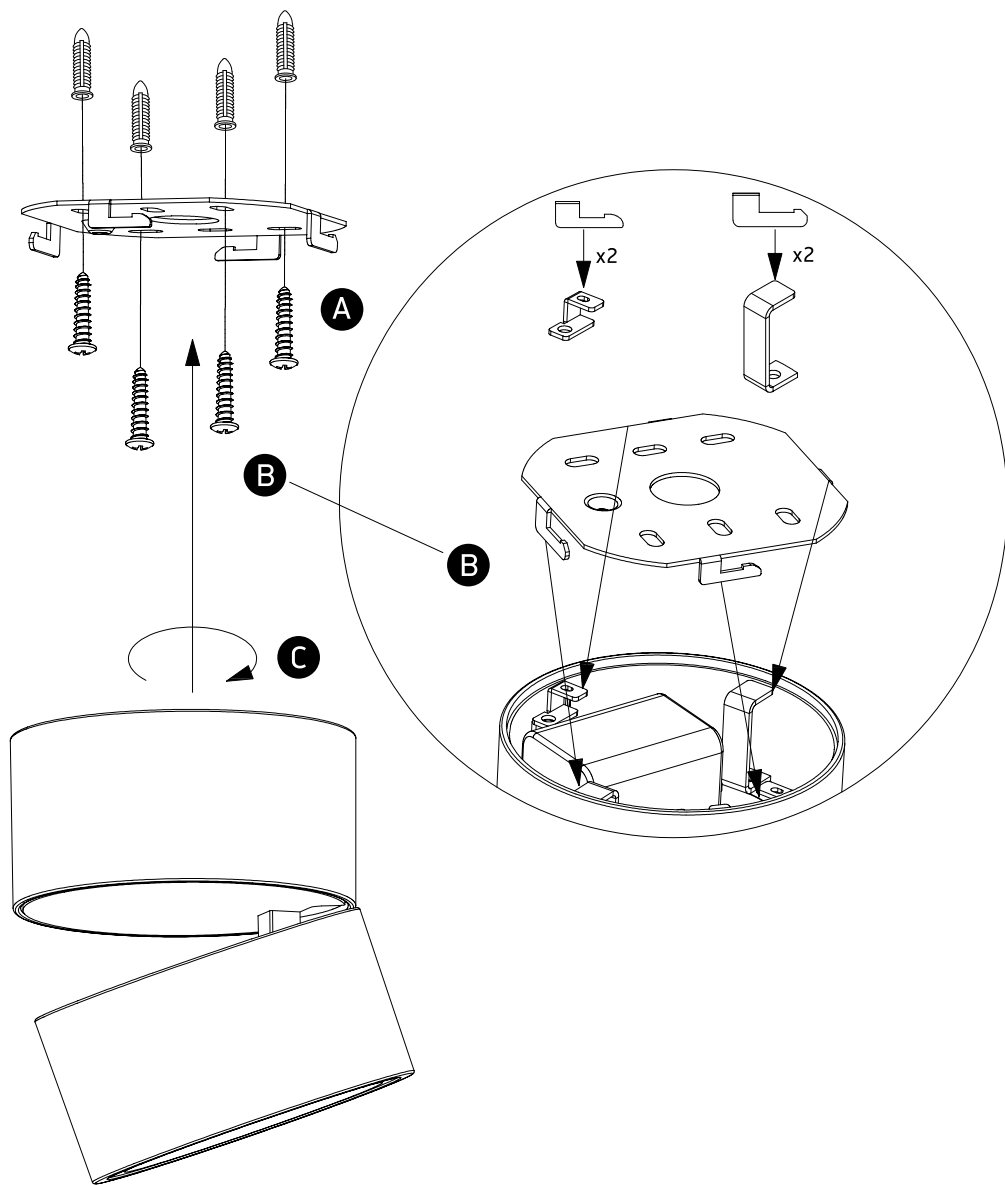

INSTALLATION MANUAL

12108LA

LED
BUILT IN

ADJUSTABLE

90
CRI

CE EAC UK CA

RoHS
COMPLIANT

230V | COB LED | 8W | IP20 | Aluminium | Adjustable
Complete with 700mA driver.

Warnings:

1. Make sure that the product is installed properly before connecting to electricity.
2. Do not cover the fitting.
3. Maintenance and installation should only be carried out by a professional electrician.