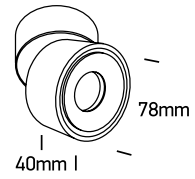

INSTALLATION MANUAL

12108LA

LED
BUILT IN

ADJUSTABLE

90
CRI

CE EAC UK CA

RoHS
COMPLIANT

230V | COB LED | 8W | IP20 | Aluminium | Adjustable
Complete with 700mA driver.