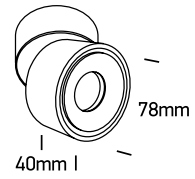

INSTALLATION MANUAL

12108LA

LED
BUILT IN

ADJUSTABLE

90
CRI

CE ENEC UK CA

RoHS
COMPLIANT

230V | COB LED | 8W | IP20 | Aluminium | Adjustable
Complete with 700mA driver.