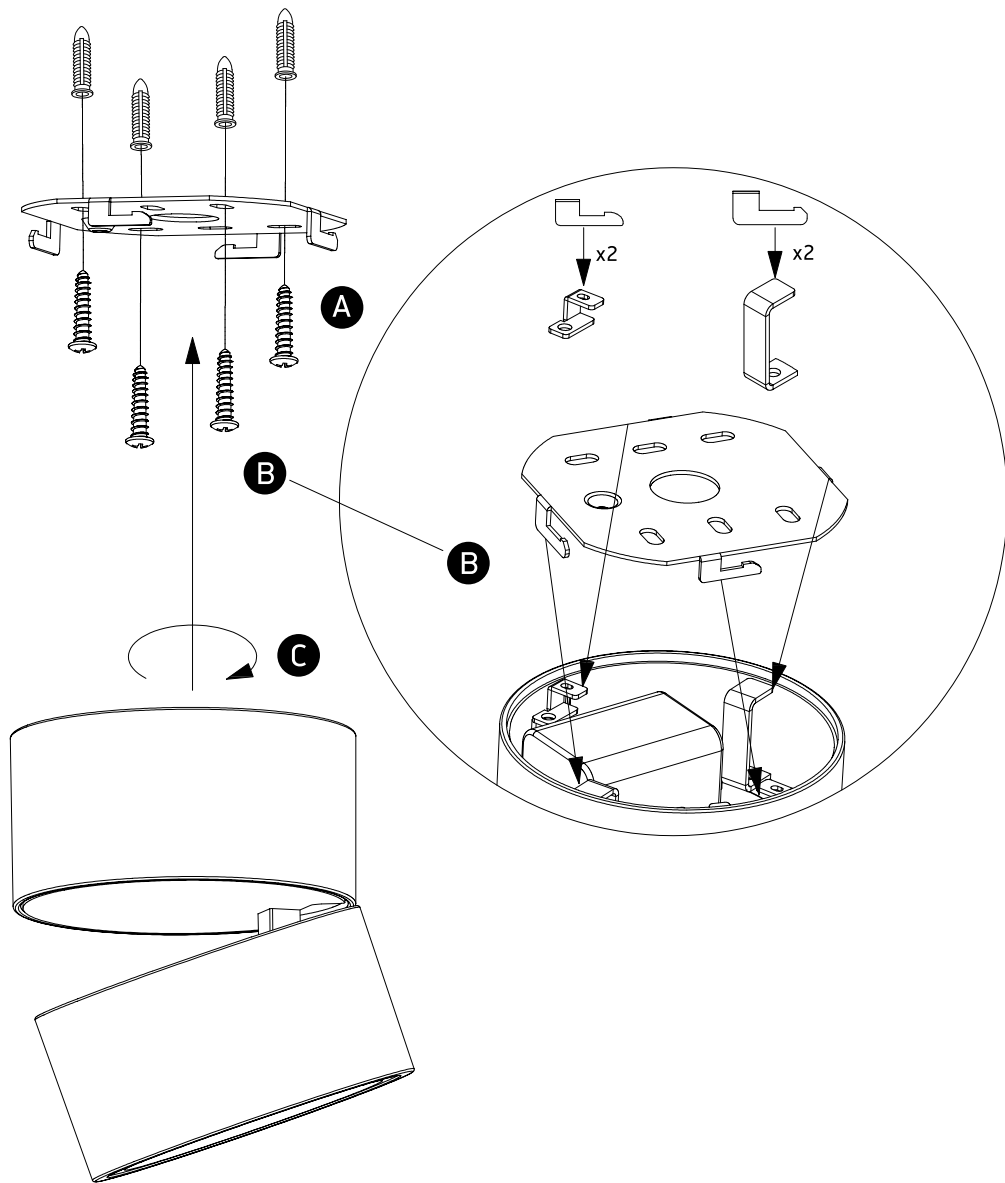

INSTALLATION MANUAL

12108LA

LED
BUILT IN

ADJUSTABLE

90
CRI

CE ENEC UK CA

RoHS
COMPLIANT

230V | COB LED | 8W | IP20 | Aluminium | Adjustable
Complete with 700mA driver.

Warnings:

1. Make sure that the product is installed properly before connecting to electricity.
2. Do not cover the fitting.
3. Maintenance and installation should only be carried out by a professional electrician.