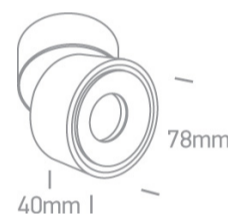

13 Wall & Ceiling LED>Adjustable Display Spots

12108LA/B/W

8W COB LED adjustable ceiling downlight, ideal for residential and commercial illumination.

Complete with non-dimmable LED driver.

Complies with standard EN60598-1 and any other specific standards.

Downloads

Dimensions

Physical Specification

Item Group	13 Wall & Ceiling LED
Family	Adjustable Display Spots
Order Code	12108LA/B/W
Colour	Black
Material	Aluminium
Shape	Circular
Height	40mm
Diameter	78mm
Surface Ceiling	Yes
Surface Wall	Yes
Indoor	Yes
Adjustable	2 Directions

Illumination Data

Colour Temperature	3000K
Lumen Output	600lm
Light Efficiency	75lm/W
CRI	80
Beam Angle	25°
Illumination Diagram	
Dark Light	Yes

Packing Info

Box Length	10,5cm
Box Width	10,5cm
Box Height	11cm
Box Weight	0.512kg
Pcs/Carton	24
Barcode	5291889058908
HS Code	9405409900