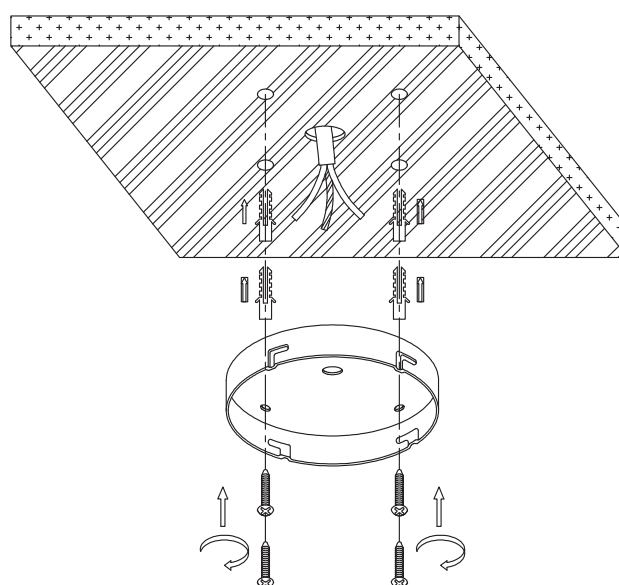

INSTALLATION MANUAL

12108FD

ecolight

**DARK
LIGHT**

107mm

64mm

one
LIGHT

230V | SMD 2835 | 8W | IP20 | Die cast
Complete with 300mA driver.

80
CRI

A

B

C

Warnings:

1. Make sure that the product is installed properly before connecting to electricity.
2. Do not cover the fitting.
3. Maintenance and installation should only be carried out by a professional electrician.