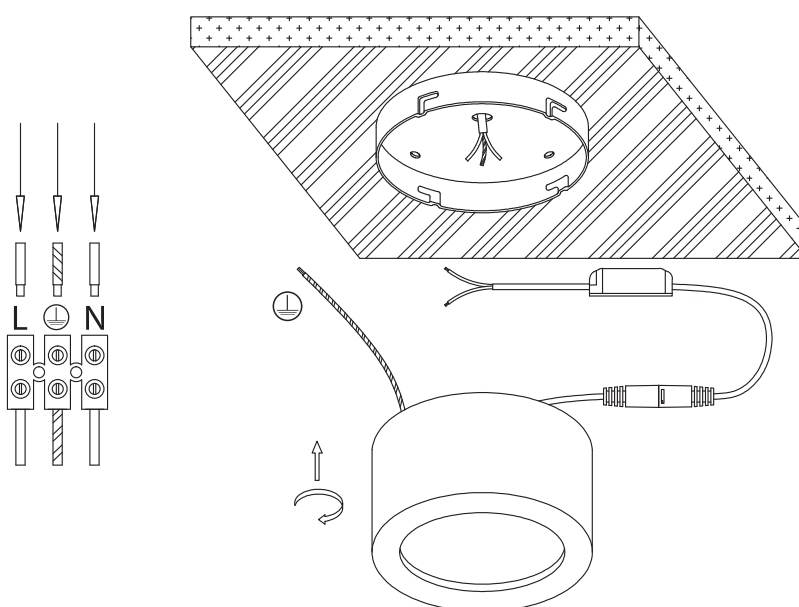

INSTALLATION MANUAL

12108FD

ecolight

**DARK
LIGHT**

107mm

64mm

one
LIGHT

230V | SMD 2835 | 8W | IP20 | Die cast
Complete with 300mA driver.

80
CRI

A

B

C

Warnings:

1. Make sure that the product is installed properly before connecting to electricity.
2. Do not cover the fitting.
3. Maintenance and installation should only be carried out by a professional electrician.