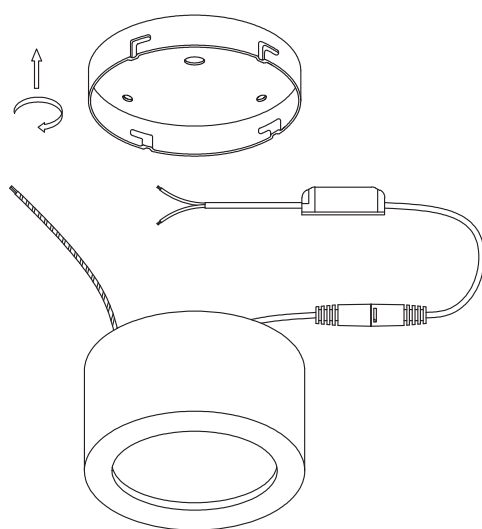

INSTALLATION MANUAL

12108FD

ecolight

**DARK
LIGHT**

107mm

64mm

one
LIGHT

230V | SMD 2835 | 8W | IP20 | Die cast
Complete with 300mA driver.

80
CRI

A

B

C

Warnings:

1. Make sure that the product is installed properly before connecting to electricity.
2. Do not cover the fitting.
3. Maintenance and installation should only be carried out by a professional electrician.