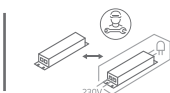

INSTALLATION MANUAL

12108FD

ecolight

**DARK
LIGHT**

107mm

64mm

one
LIGHT

230V | SMD 2835 | 8W | IP20 | Die cast
Complete with 300mA driver.

80
CRI

A

B

C

Warnings:

1. Make sure that the product is installed properly before connecting to electricity.
2. Do not cover the fitting.
3. Maintenance and installation should only be carried out by a professional electrician.