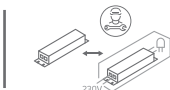

INSTALLATION MANUAL

12108FD

ecolight

**DARK
LIGHT**

107mm

64mm

one
LIGHT

230V | SMD 2835 | 8W | IP20 | Die cast
Complete with 300mA driver.