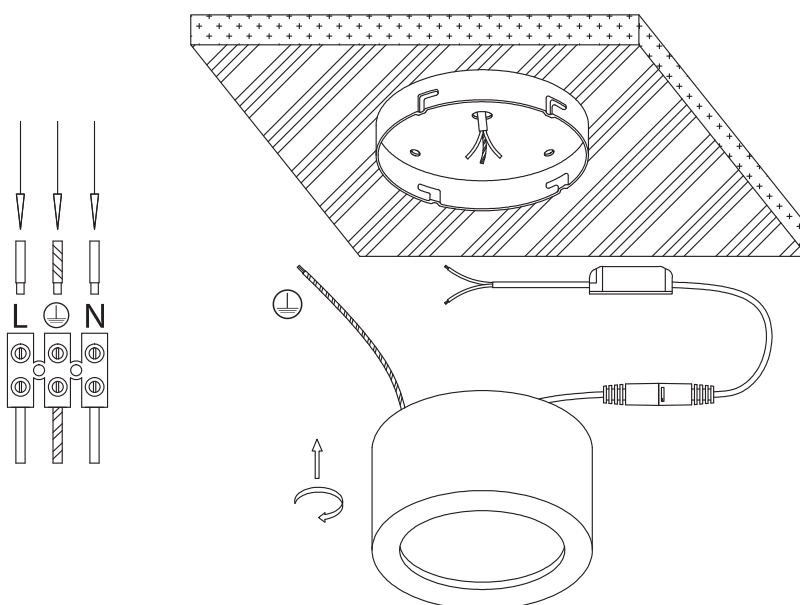

INSTALLATION MANUAL

12108FD

ecolight

**DARK
LIGHT**

107mm

64mm

one
LIGHT

230V | SMD 2835 | 8W | IP20 | Die cast
Complete with 300mA driver.

80
CRI

A

B

C

Warnings:

1. Make sure that the product is installed properly before connecting to electricity.
2. Do not cover the fitting.
3. Maintenance and installation should only be carried out by a professional electrician.