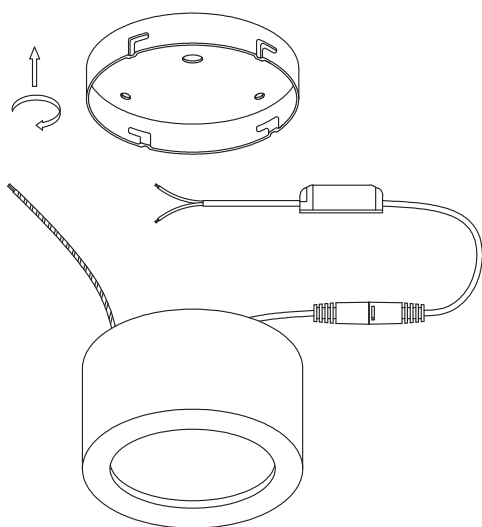

INSTALLATION MANUAL

12108FD

ecolight

**DARK
LIGHT**

107mm

64mm

one
LIGHT

230V | SMD 2835 | 8W | IP20 | Die cast
Complete with 300mA driver.

80
CRI

A

B

C

Warnings:

1. Make sure that the product is installed properly before connecting to electricity.
2. Do not cover the fitting.
3. Maintenance and installation should only be carried out by a professional electrician.