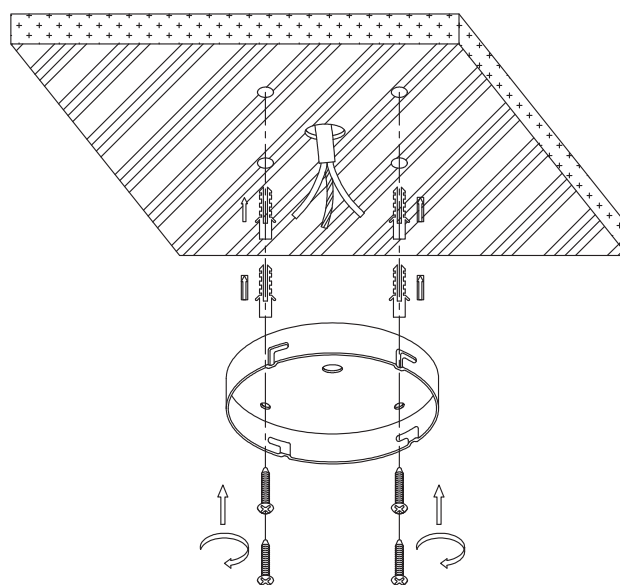

INSTALLATION MANUAL

12108FD

ecolight

**DARK
LIGHT**

107mm

64mm

one
LIGHT

230V | SMD 2835 | 8W | IP20 | Die cast
Complete with 300mA driver.

80
CRI

A

B

C

Warnings:

1. Make sure that the product is installed properly before connecting to electricity.
2. Do not cover the fitting.
3. Maintenance and installation should only be carried out by a professional electrician.