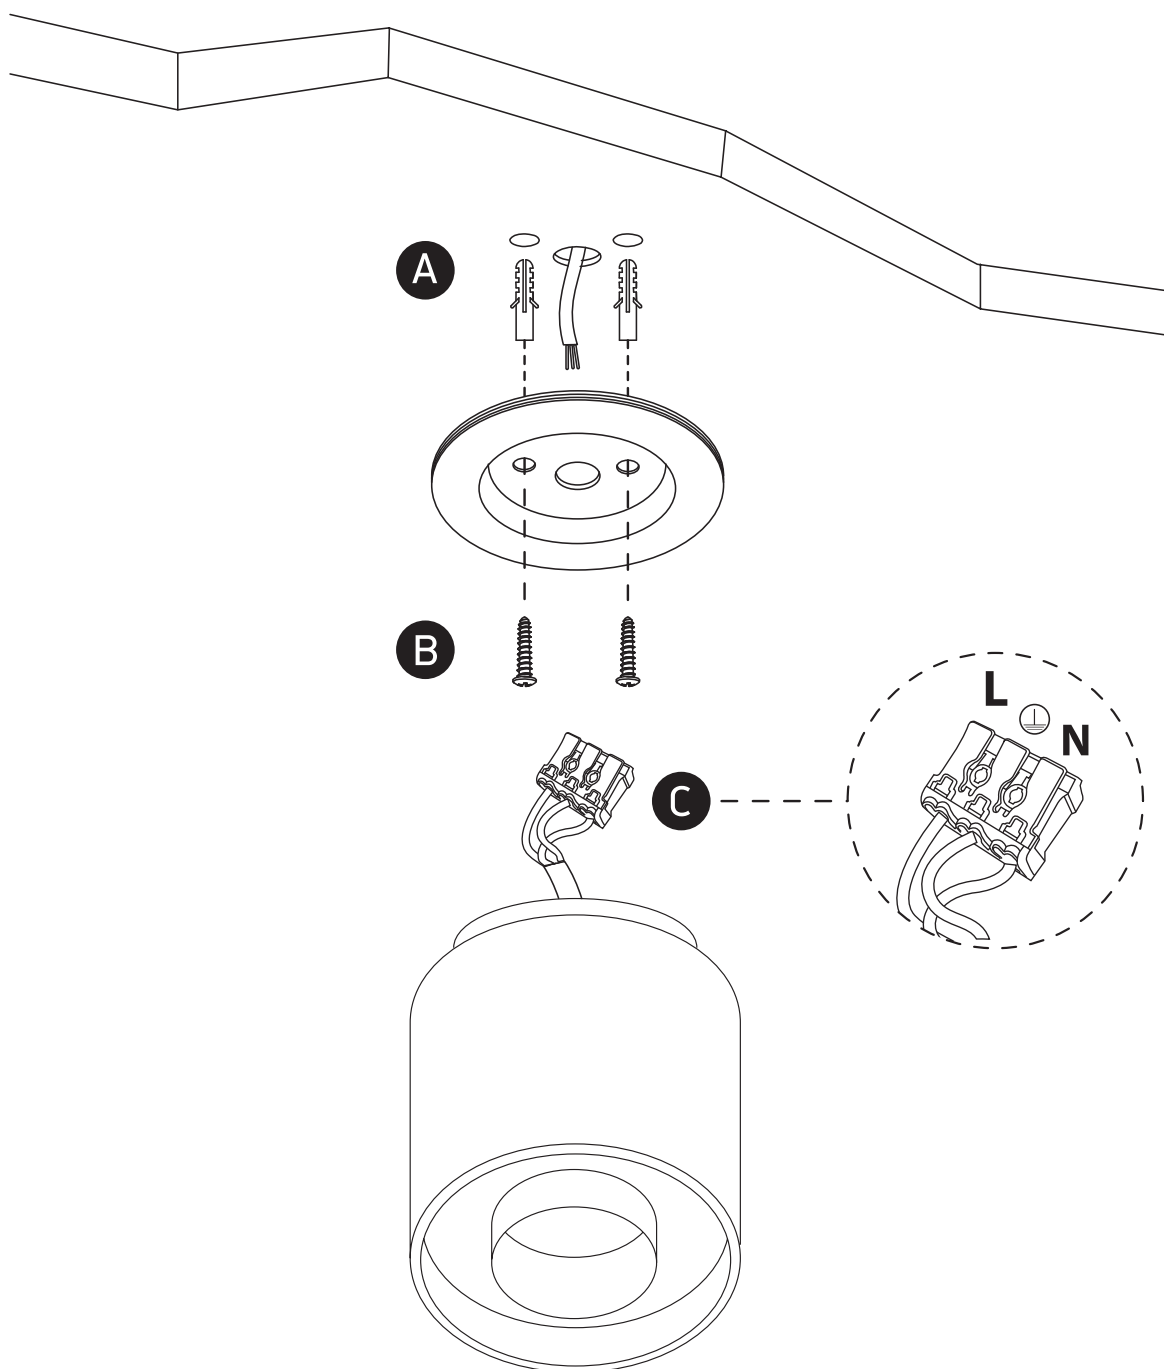

INSTALLATION MANUAL

12108DB

ecolight

DARK
LIGHT

70mm

80mm

one
LIGHT

230V | LED | 8W | IP20 | Aluminium

Complete with 700mA driver.

90
CRI

Warnings:

1. Make sure that the product is installed properly before connecting to electricity.
2. Do not cover the fitting.
3. Maintenance and installation should only be carried out by a professional electrician.