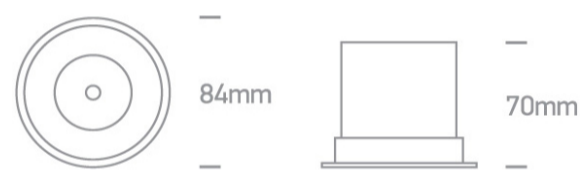

02 Recessed Spots Fixed LED>The COB LED Dark Light Range

10112DC/W/W

12W COB LED Dark light recessed spot with dark chrome reflector.

Requires 700mA driver.

Complies with standard EN60598-1 and any other specific standards.

Downloads

Dimensions

Must be ordered separately

89015A

Physical Specification

Item Group

02 Recessed Spots Fixed LED

Family

Circular

Height	70mm
Diameter	84mm
Cutout Hole Diameter	75mm
Recessed Ceiling	Yes
Depth Required	90mm
Indoor	Yes
Adjustable	No

Electrical Characteristics

Fitting

Input Type	Constant Current
Input Current	700mA
Voltage	18V
Safety Class	
Power(Watts)	12W
IP Rating	IP20
Light Source	LED built in
LED Type	COB
LED Brand	Bridgelux
Cable Length	40cm
F Mark	

Illumination Data

Colour Temperature	3000K
Lumen Output	1100lm
Light Efficiency	91,67lm/W
CRI	90
Beam Angle	36°
Illumination Diagram	

Packing Info

Pcs/Carton

50

Barcode

5291889064787

HS Code