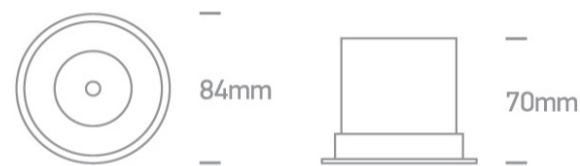

Dimensions