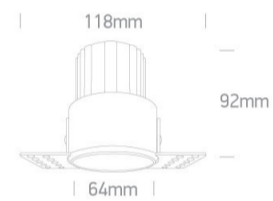

02 Recessed Spots Fixed LED>The Trimless Mini Range Aluminium

10112BTR/BS/W

12W COB LED 2-Step trimless Recessed spot, IP20, for general application. Requires 700mA constant current driver.

Complies with standard EN60598-1 and any other specific standards.

Downloads

Dimensions

Gallery

Must be ordered separately

89015A

89015AT

Physical Specification

Item Group	02 Recessed Spots Fixed LED
Family	The Trimless Mini Range Aluminium
Order Code	10112BTR/BS/W
Colour	Brass Reflector
Material	Aluminium
Shape	Circular
Height	92mm
Diameter	64mm
Cutout Hole Diameter	70mm
Recessed trimless ceiling	Yes
Depth Required	110mm
Indoor	Yes
Adjustable	No

Cable Length

40cm

F Mark

Illumination Data

Colour Temperature

3000K

Lumen Output

1100lm

Light Efficiency

91,67lm/W

CRI

90

Beam Angle

40°

Illumination Diagram

Dark Light