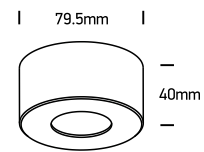

INSTALLATION MANUAL

12107V

ecolight

TRIAC
DIMMABLE

DARK
LIGHT

230V | COB LED | 7W | IP20 | Aluminium

AC LED

80
CRI