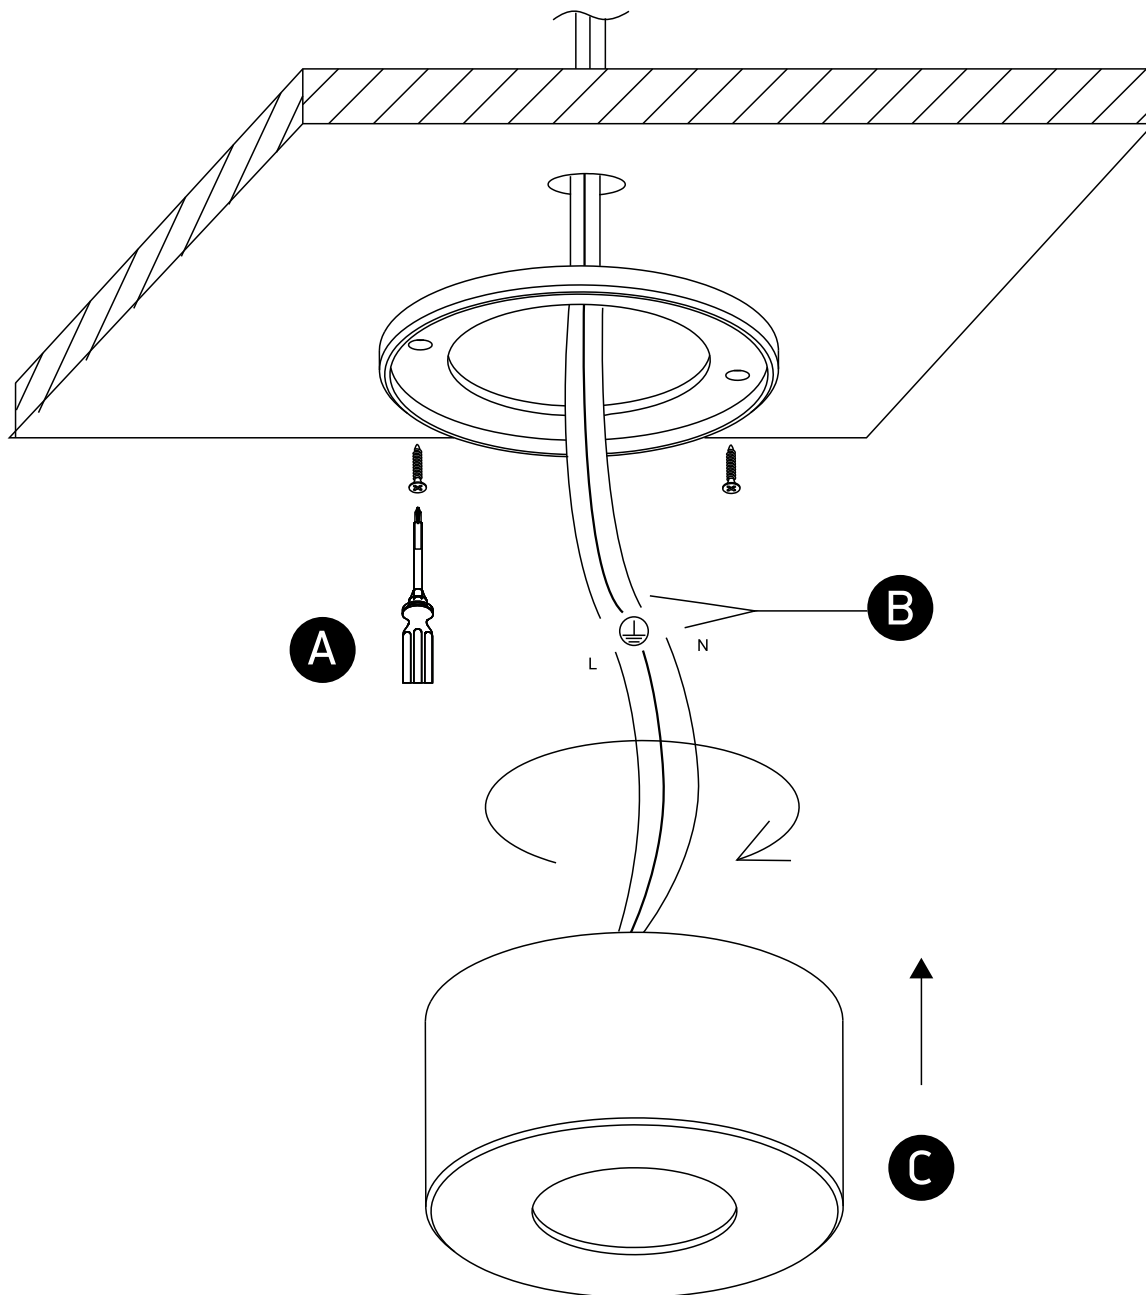

INSTALLATION MANUAL

12107V

ecolight

TRIAC
DIMMABLE

DARK
LIGHT

230V | COB LED | 7W | IP20 | Aluminium

AC LED

80
CRI

one
LIGHT

Warnings:

1. Make sure that the product is installed properly before connecting to electricity.
2. Do not cover the fitting.
3. Maintenance and installation should only be carried out by a professional electrician.