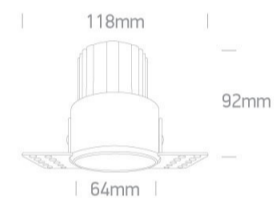

02 Recessed Spots Fixed LED>The Trimless Mini Range Aluminium

10112BTR/B/W

9W/12W COB LED 2-Step trimless Recessed spot, IP20, for general application. Requires 500mA/700mA constant current driver.

Complies with standard EN60598-1 and any other specific standards.

Downloads

Dimensions

Gallery

Must be ordered separately

89015A

89015AT

Physical Specification

Item Group	02 Recessed Spots Fixed LED
Family	The Trimless Mini Range Aluminium
Order Code	10112BTR/B/W
Colour	Black
Material	Aluminium
Shape	Circular
Height	92mm
Diameter	64mm
Cutout Hole Diameter	70mm
Recessed trimless ceiling	Yes
Depth Required	110mm
Indoor	Yes
Adjustable	No

Cable Length

40cm

F Mark

Illumination Data

Colour Temperature

3000K

Lumen Output

1100lm

Light Efficiency

91,67lm/W

CRI

90

Beam Angle

40°

Illumination Diagram

Dark Light