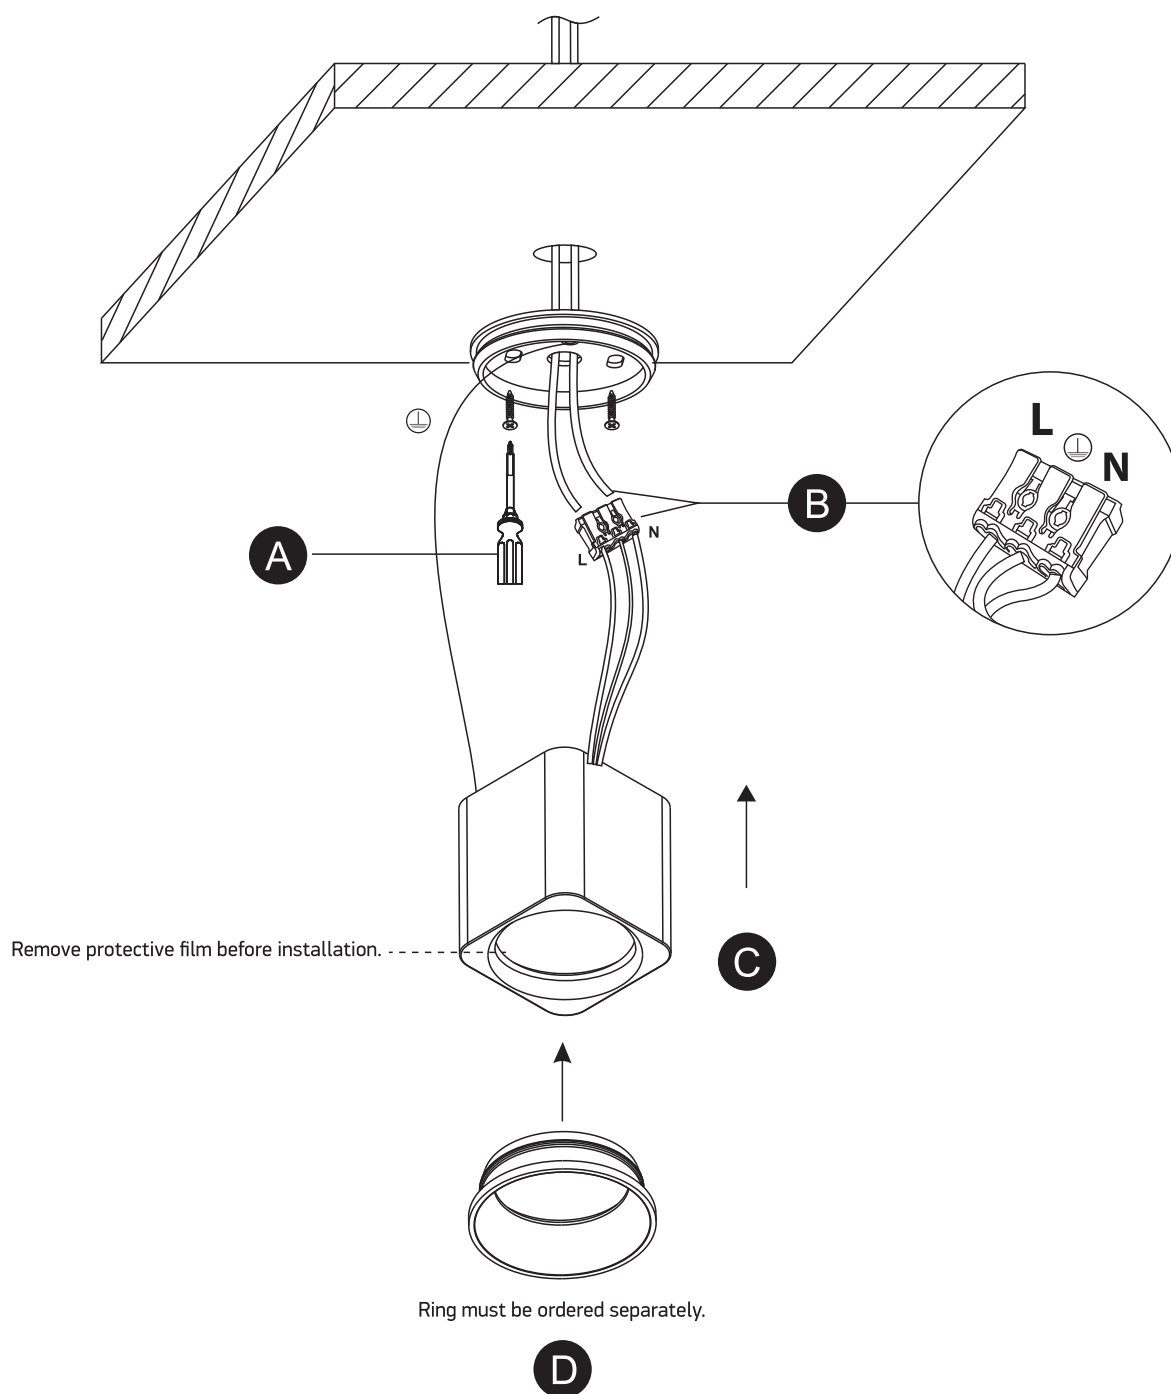

INSTALLATION MANUAL

12107KA

ecolight

**80
CRI**

60mm | 60mm

one
LIGHT

230V | COB LED | 7W | IP20 | Dimmable | Aluminium

Ring must be ordered separately.
AC LED.

Warnings:

1. Make sure that the product is installed properly before connecting to electricity.
2. Do not cover the fitting.
3. Maintenance and installation should only be carried out by a professional electrician.