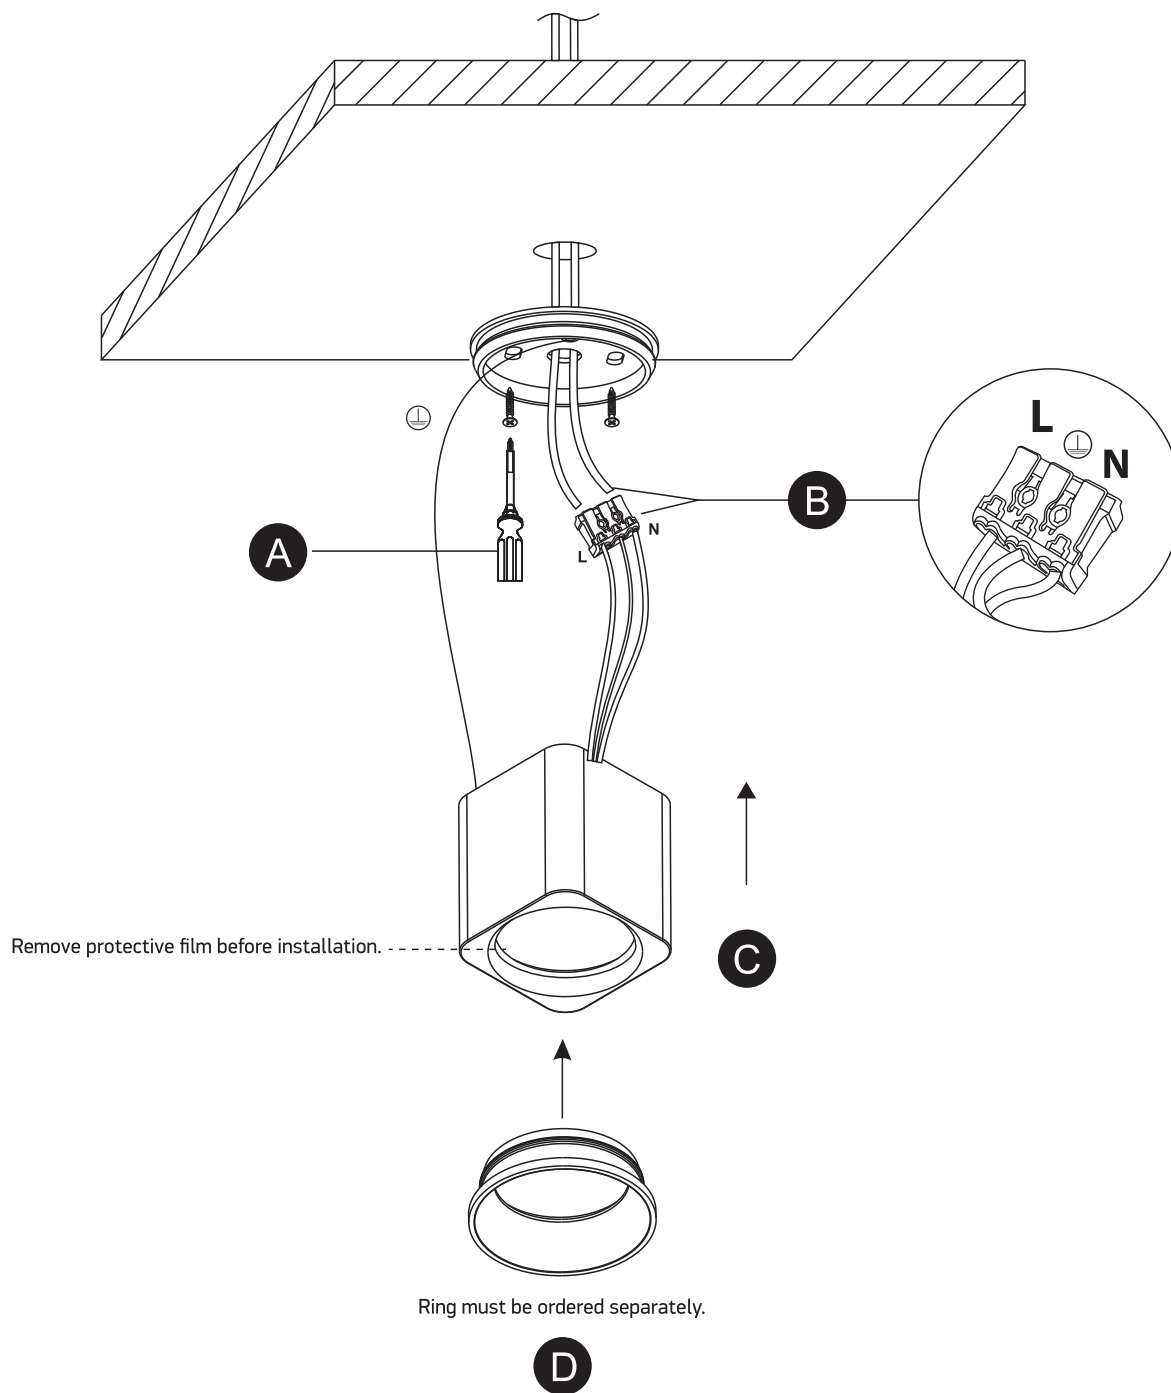

INSTALLATION MANUAL

12107KA

ecolight

**80
CRI**

60mm | 60mm

one
LIGHT

230V | COB LED | 7W | IP20 | Dimmable | Aluminium

Ring must be ordered separately.
AC LED.