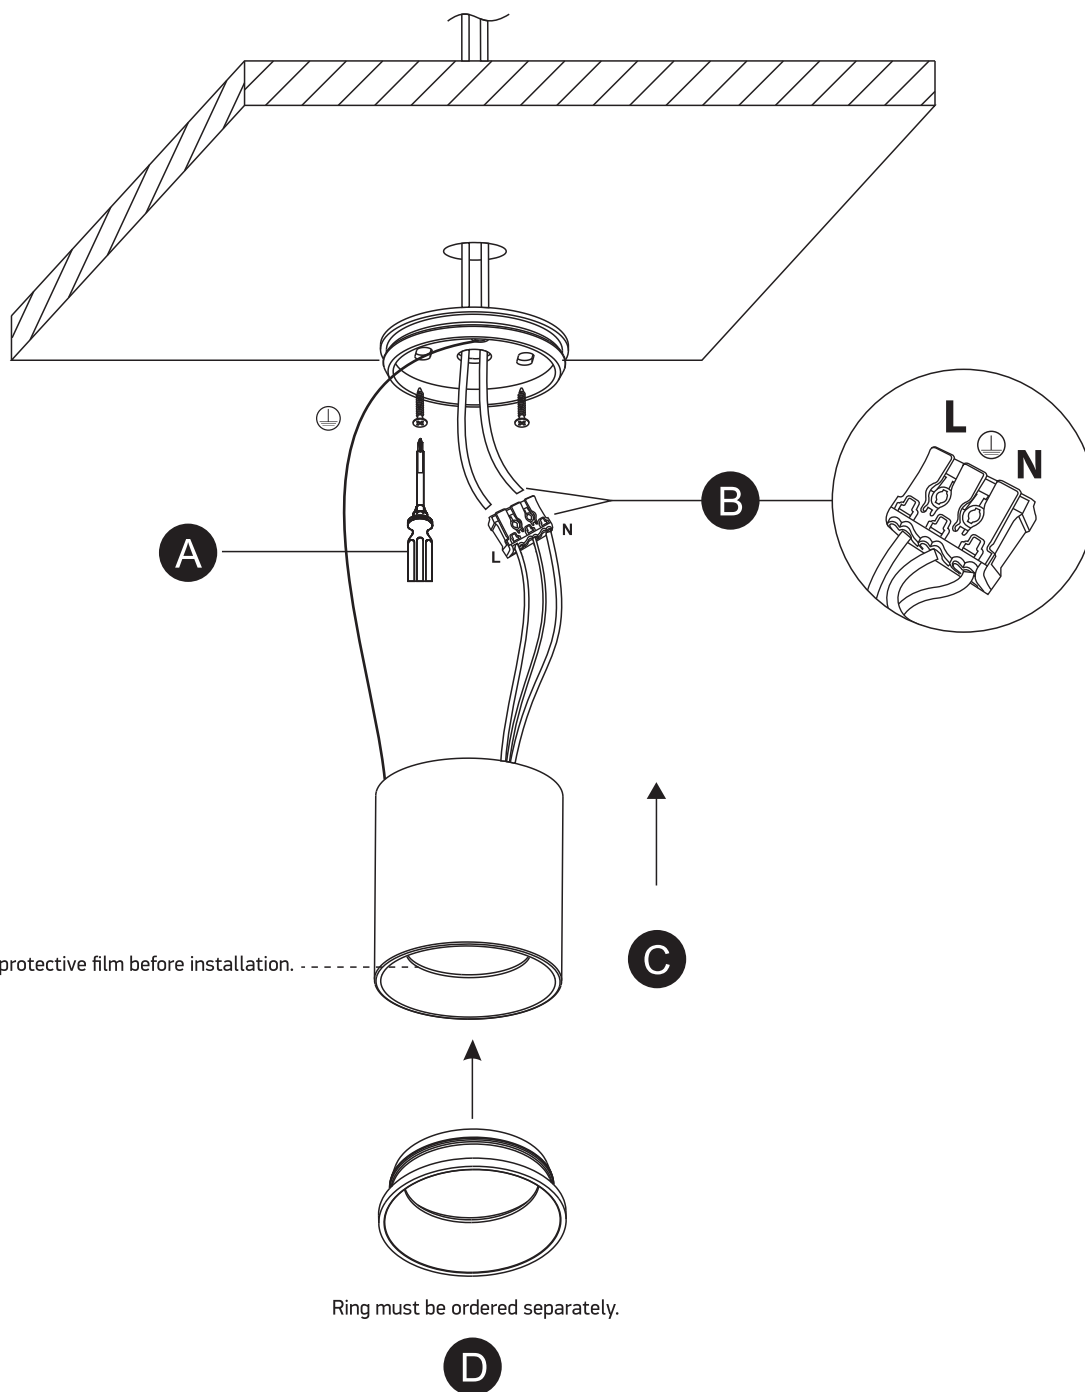

## 12107K

**ecolight**

**80 CRI**

| 60mm |

 —  
65mm  
—

**one**  
LIGHT

230V | 7W | AC LED | IP20 | Dimmable | Aluminium

Ring must be ordered separately / AC LED.

Remove protective film before installation.

Ring must be ordered separately.