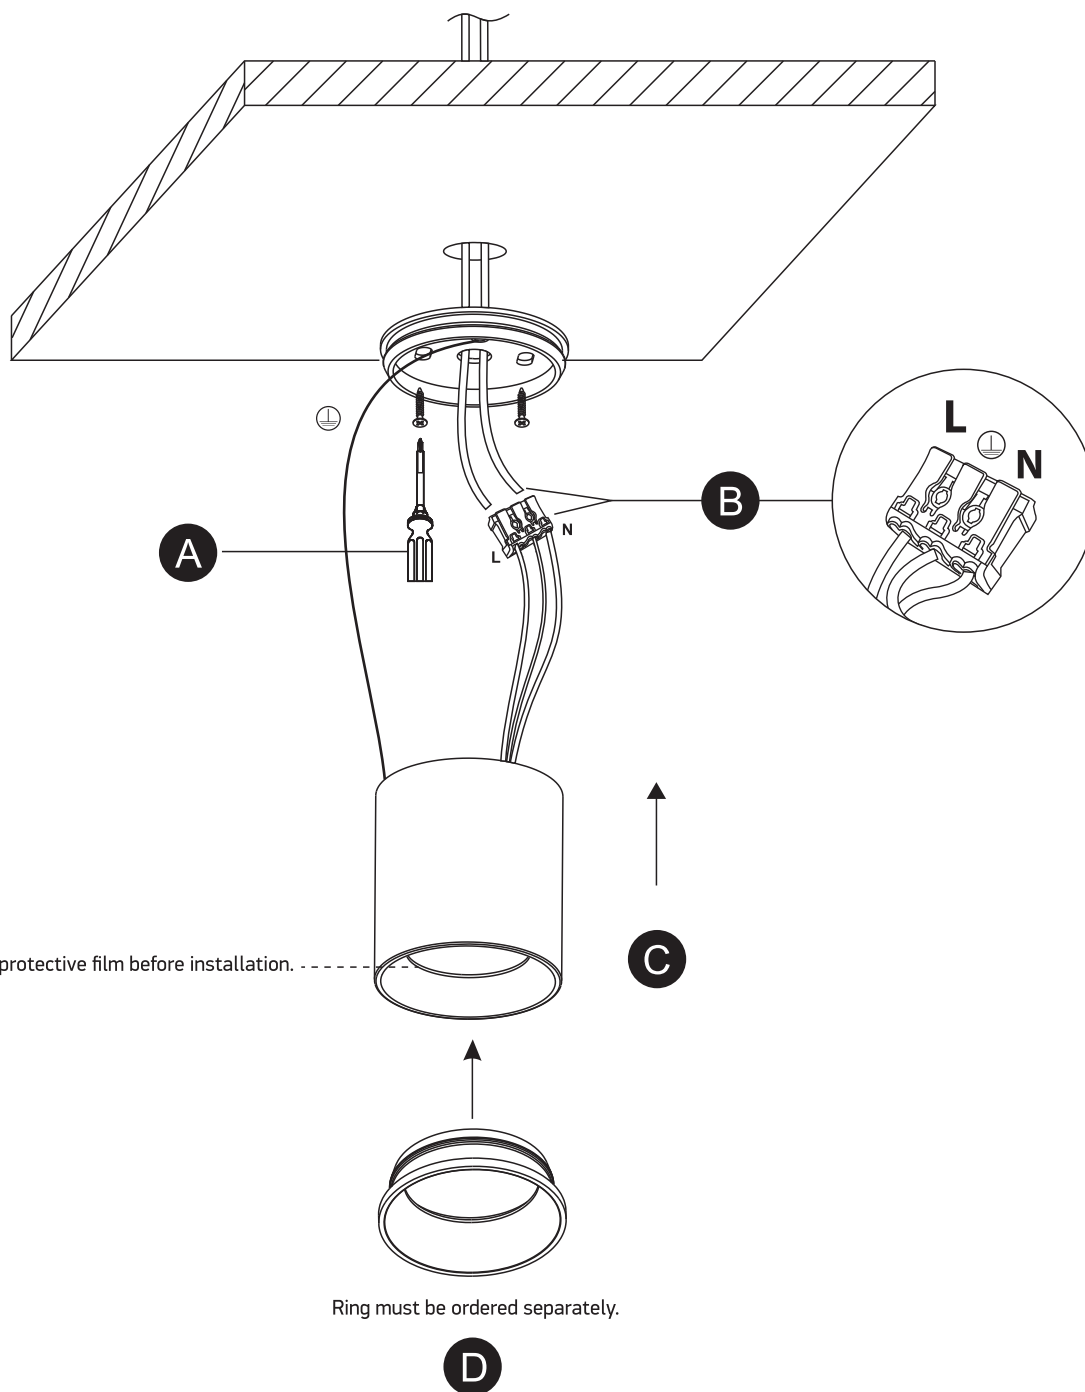

INSTALLATION MANUAL

12107K

ecolight

80 CRI

| 60mm |

 —
65mm
—

one
LIGHT

230V | 7W | AC LED | IP20 | Dimmable | Aluminium

Ring must be ordered separately / AC LED.

Warnings:

1. Make sure that the product is installed properly before connecting to electricity.
2. Do not cover the fitting.
3. Maintenance and installation should only be carried out by a professional electrician.