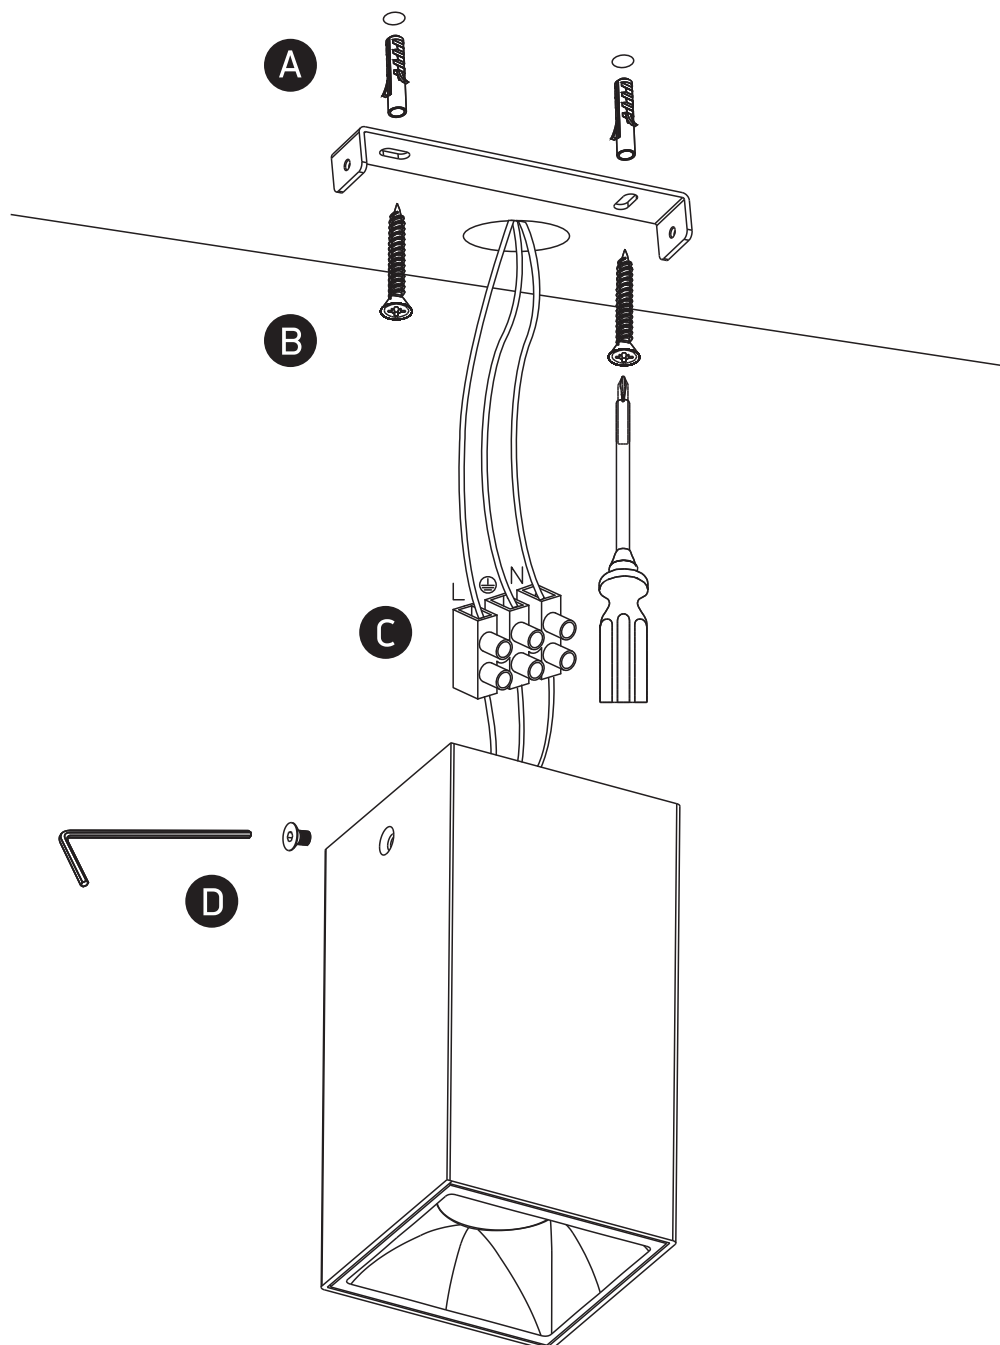

INSTALLATION MANUAL

12107B

ecolight

230V | COB LED | 7W | IP20 | Aluminium

Complete with 350mA driver.

90
CRI

54mm | 54mm

100mm

one
LIGHT

Warnings:

1. Make sure that the product is installed properly before connecting to electricity.
2. Do not cover the fitting.
3. Maintenance and installation should only be carried out by a professional electrician.