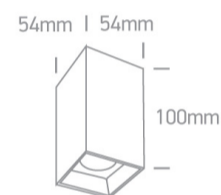

13 Wall & Ceiling LED>Surface Shop Square Boxes Aluminium

12107B/W/W

Surface dimmable spot with COB LED.

Complete with 350mA constant current dimmable driver.

Complies with standard EN60598-1 and any other specific standards.

Downloads

Dimensions

Physical Specification

Item Group	13 Wall & Ceiling LED
Family	Surface Shop Square Boxes Aluminium
Order Code	12107B/W/W
Colour	White
Material	Aluminium
Shape	Rectangular
Length	54mm
Width	54mm
Height	100mm
Surface Ceiling	Yes
Indoor	Yes
Adjustable	No

Illumination Data

Colour Temperature	3000K
Lumen Output	550lm
Light Efficiency	84,61lm/W
CRI	90
Beam Angle	36°
Illumination Diagram	

Packing Info

Box Weight	0.427kg
Pcs/Carton	36
Barcode	5291889064695
HS Code	9405413990