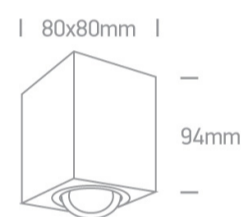

### Dimensions

White

Material

Aluminium

Shape

Rectangular

Length

80mm

|                 |             |
|-----------------|-------------|
| Width           | 80mm        |
| Height          | 94mm        |
| Surface Ceiling | Yes         |
| Indoor          | Yes         |
| Adjustable      | 1 Direction |