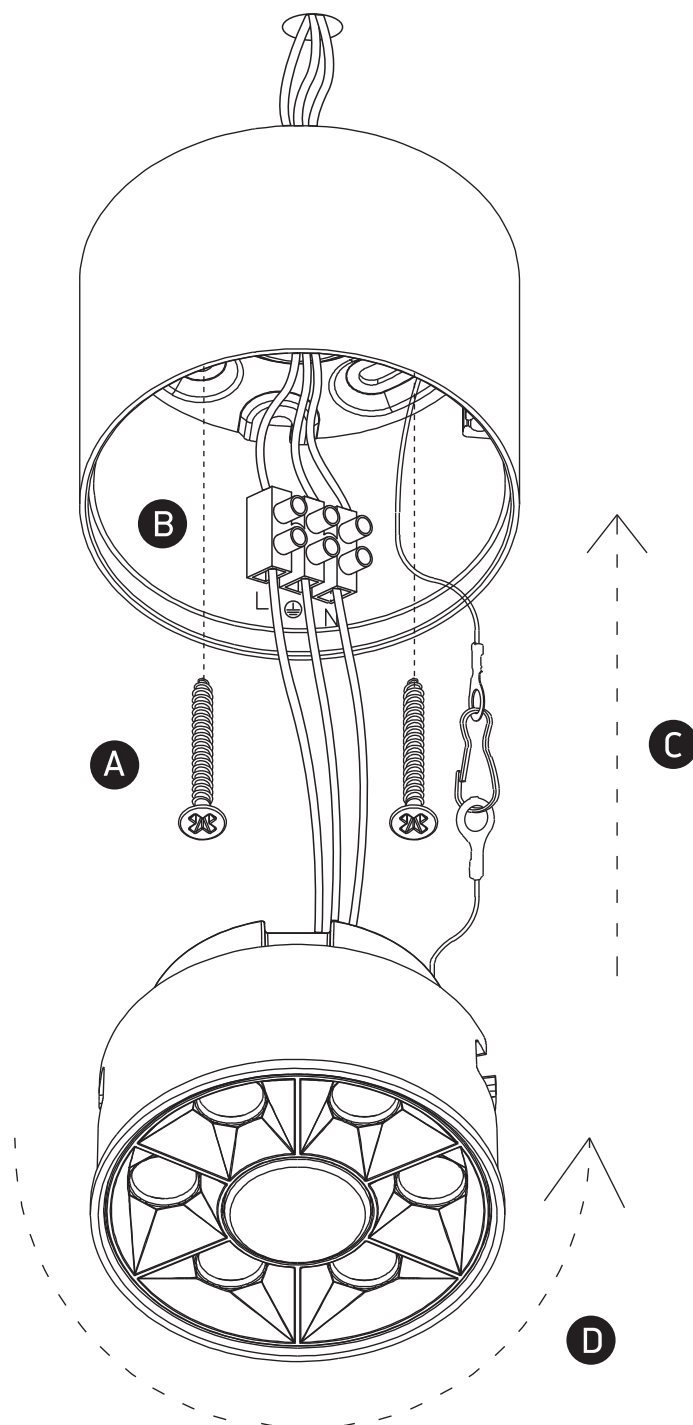

INSTALLATION MANUAL

12106X

LED
BUILT IN

**DARK
LIGHT**

**90
CRI**

CE EAC UK CA

**RoHS
COMPLIANT**

77mm

58mm

one
LIGHT

230V | SMD 3030 | 6W | IP20 | Aluminium
Complete with 150mA driver.

Warnings:

1. Make sure that the product is installed properly before connecting to electricity.
2. Do not cover the fitting.
3. Maintenance and installation should only be carried out by a professional electrician.